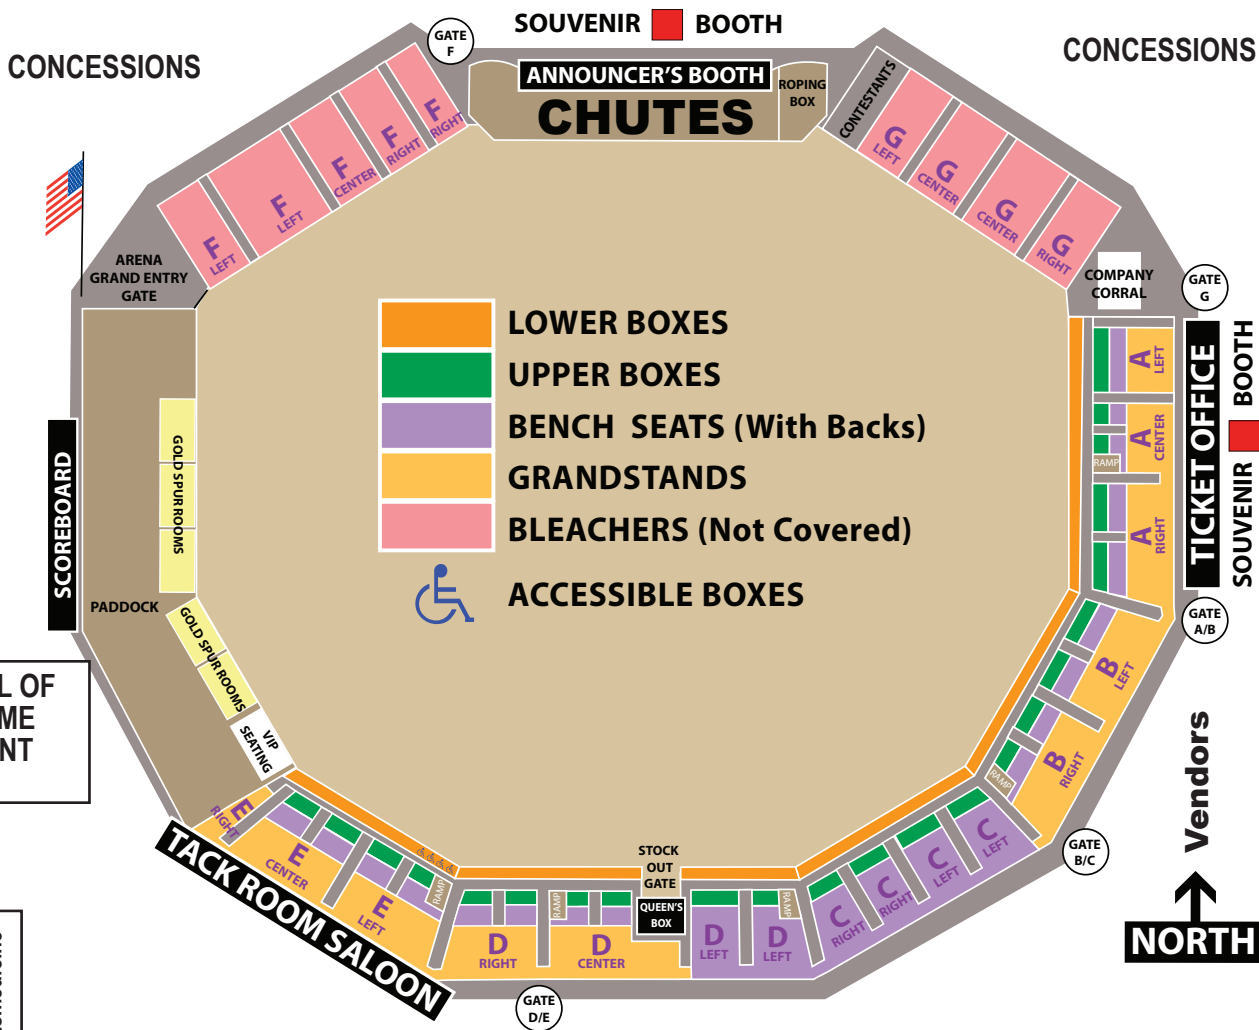

Park Avenue NE

BULL PEN

Carnival, Concessions and Vendors

SOUVENIR BOOTH

ANNOUNCER'S BOOTH
CHUTES

CONCESSIONS

CONCESSIONS

LOWER BOXES

UPPER BOXES

BENCH SEATS (With Backs)

GRANDSTANDS

BLEACHERS (Not Covered)

ACCESSIBLE BOXES

OUT POST

SCOREBOARD

HALL OF FAME TENT

Justin Sportsmedicine

Sponsor and Contestant Hospitality

Contestant Entry Office

TACK ROOM SALOON

STOCK OUT GATE

QUEEN'S BOX

Vendors

TICKET OFFICE

SOUVENIR BOOTH

NORTH

Additional Parking

Parking and Contestant Entrance

Parking \$10 (sponsors with parking passes free)
Lot may fill, arrive early

To Davidson Road

Warm-up Arena