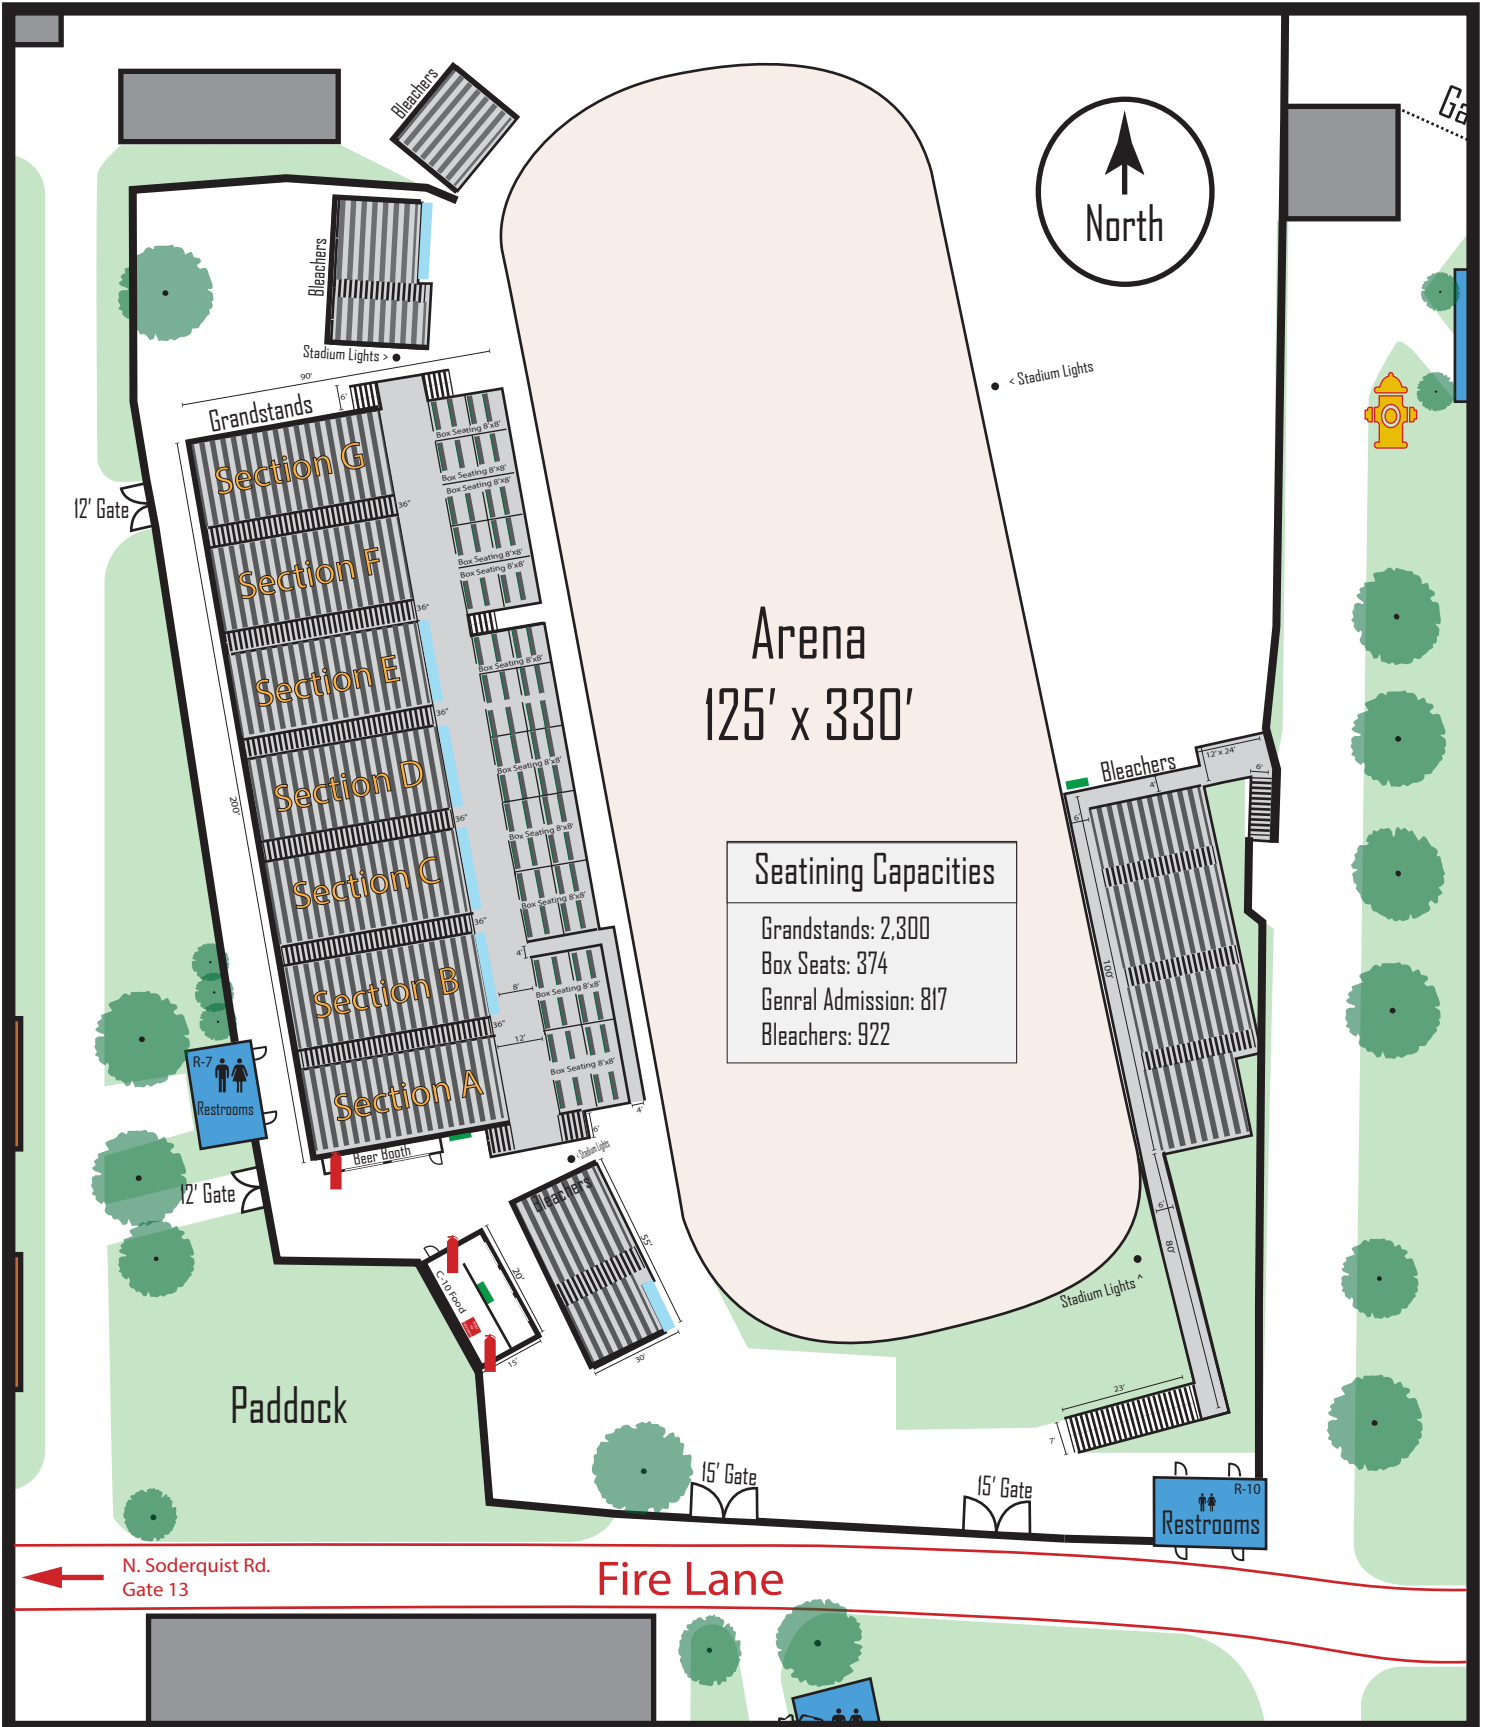

Stanislaus County Fairgrounds Grandstands / Arena

LEGEND

-  Fire Extinguisher
-  EXIT Exit Location
-  Kitchen Range Fire Suppression
-  Chainlink Fence
-  Electrical Box
-  Fire Hydrant
-  Wheelchair-Accessible Seating

Seating Capacities	
Grandstands:	2,300
Box Seats:	374
General Admission:	817
Bleachers:	922

N. Soderquist Rd.
Gate 13

Fire Lane