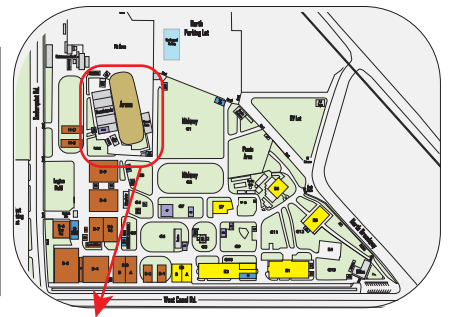

Stanislaus County Fairgrounds Grandstands / Arena

LEGEND

-  Fire Extinguisher
-  EXIT Exit Location
-  Kitchen Range Fire Suppression
-  Chainlink Fence
-  Electrical Box
-  Fire Hydrant
-  Wheelchair-Accessible Seating

Seating Capacities	
Grandstands:	2,300
Box Seats:	374
General Admission:	817
Bleachers:	922

N. Soderquist Rd.
Gate 13

Fire Lane