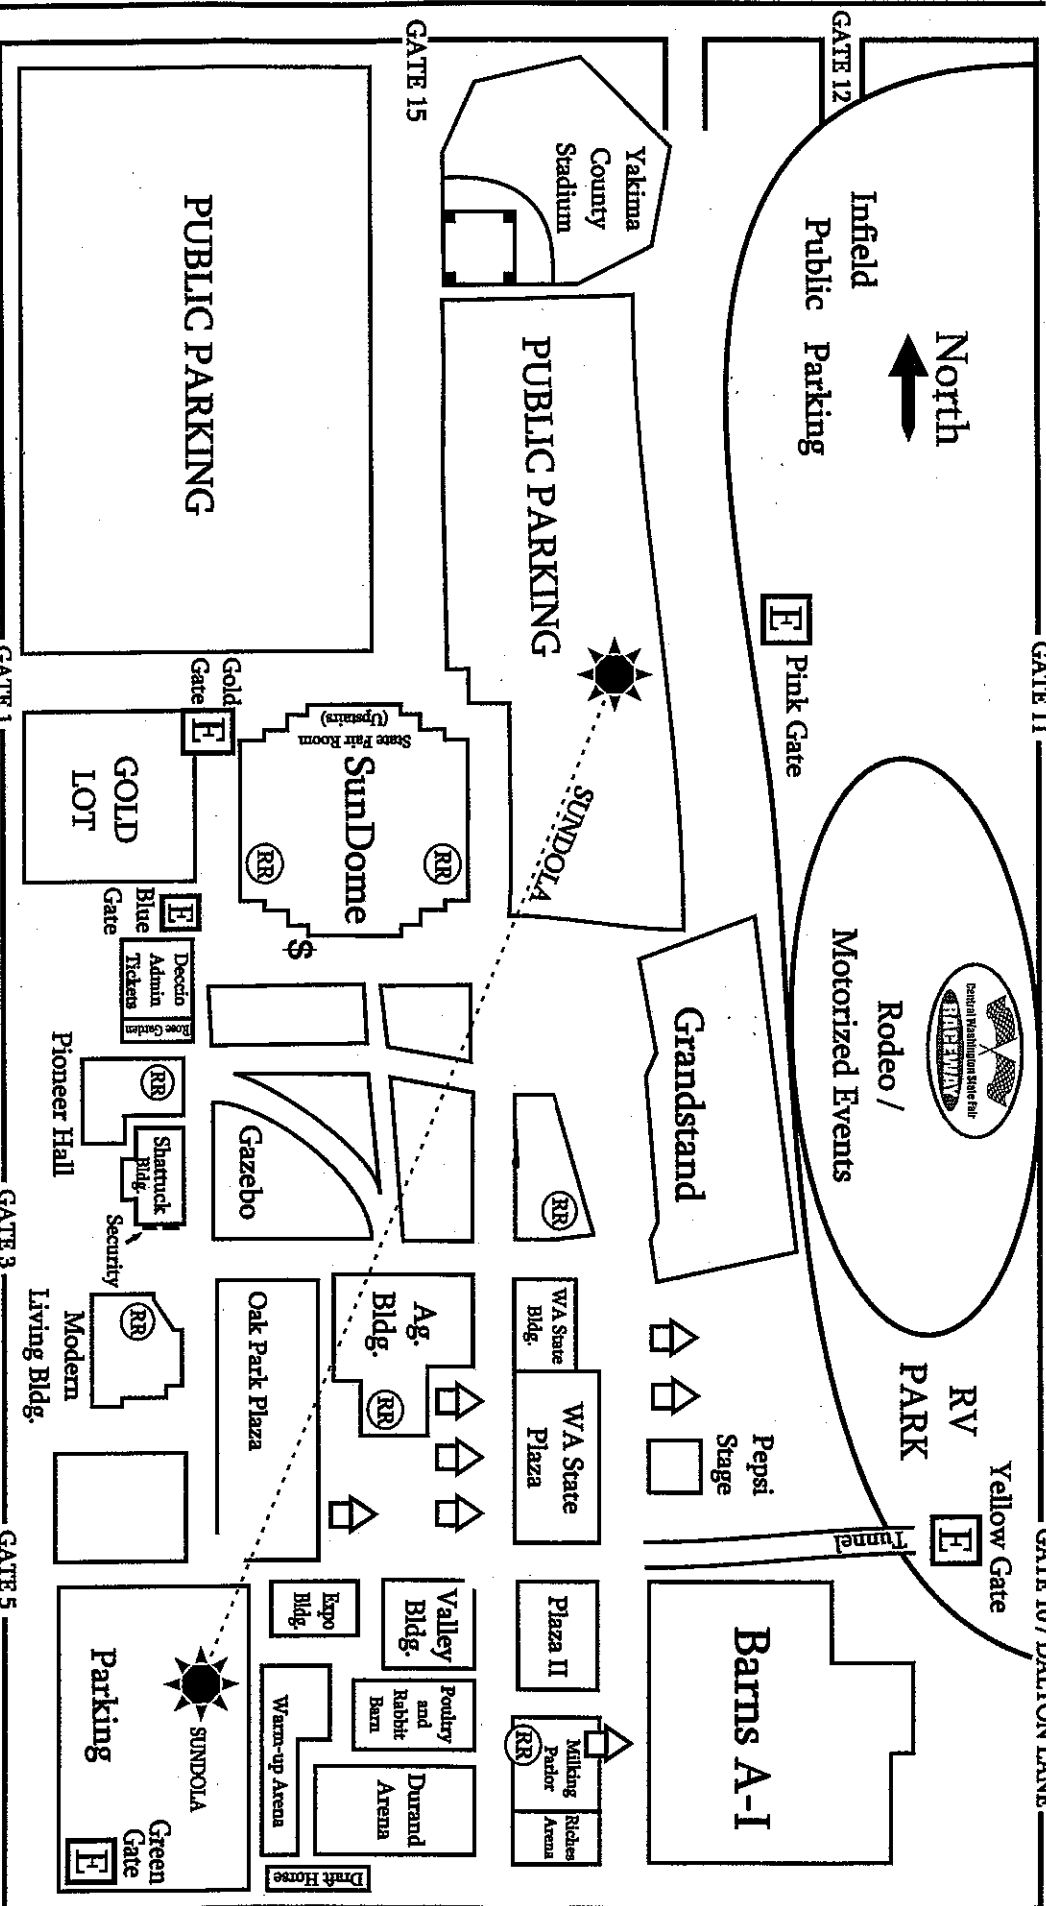

PACIFIC AVENUE

18TH STREET

18TH STREET

(I-82 EXIT 34)

(T01-82) EXIT (RR) = Rest Rooms

(E) = Entrance

(F) = Food Buildings

(S) = ATM

33A) ←

FAIR AVENUE

FAIR AVENUE