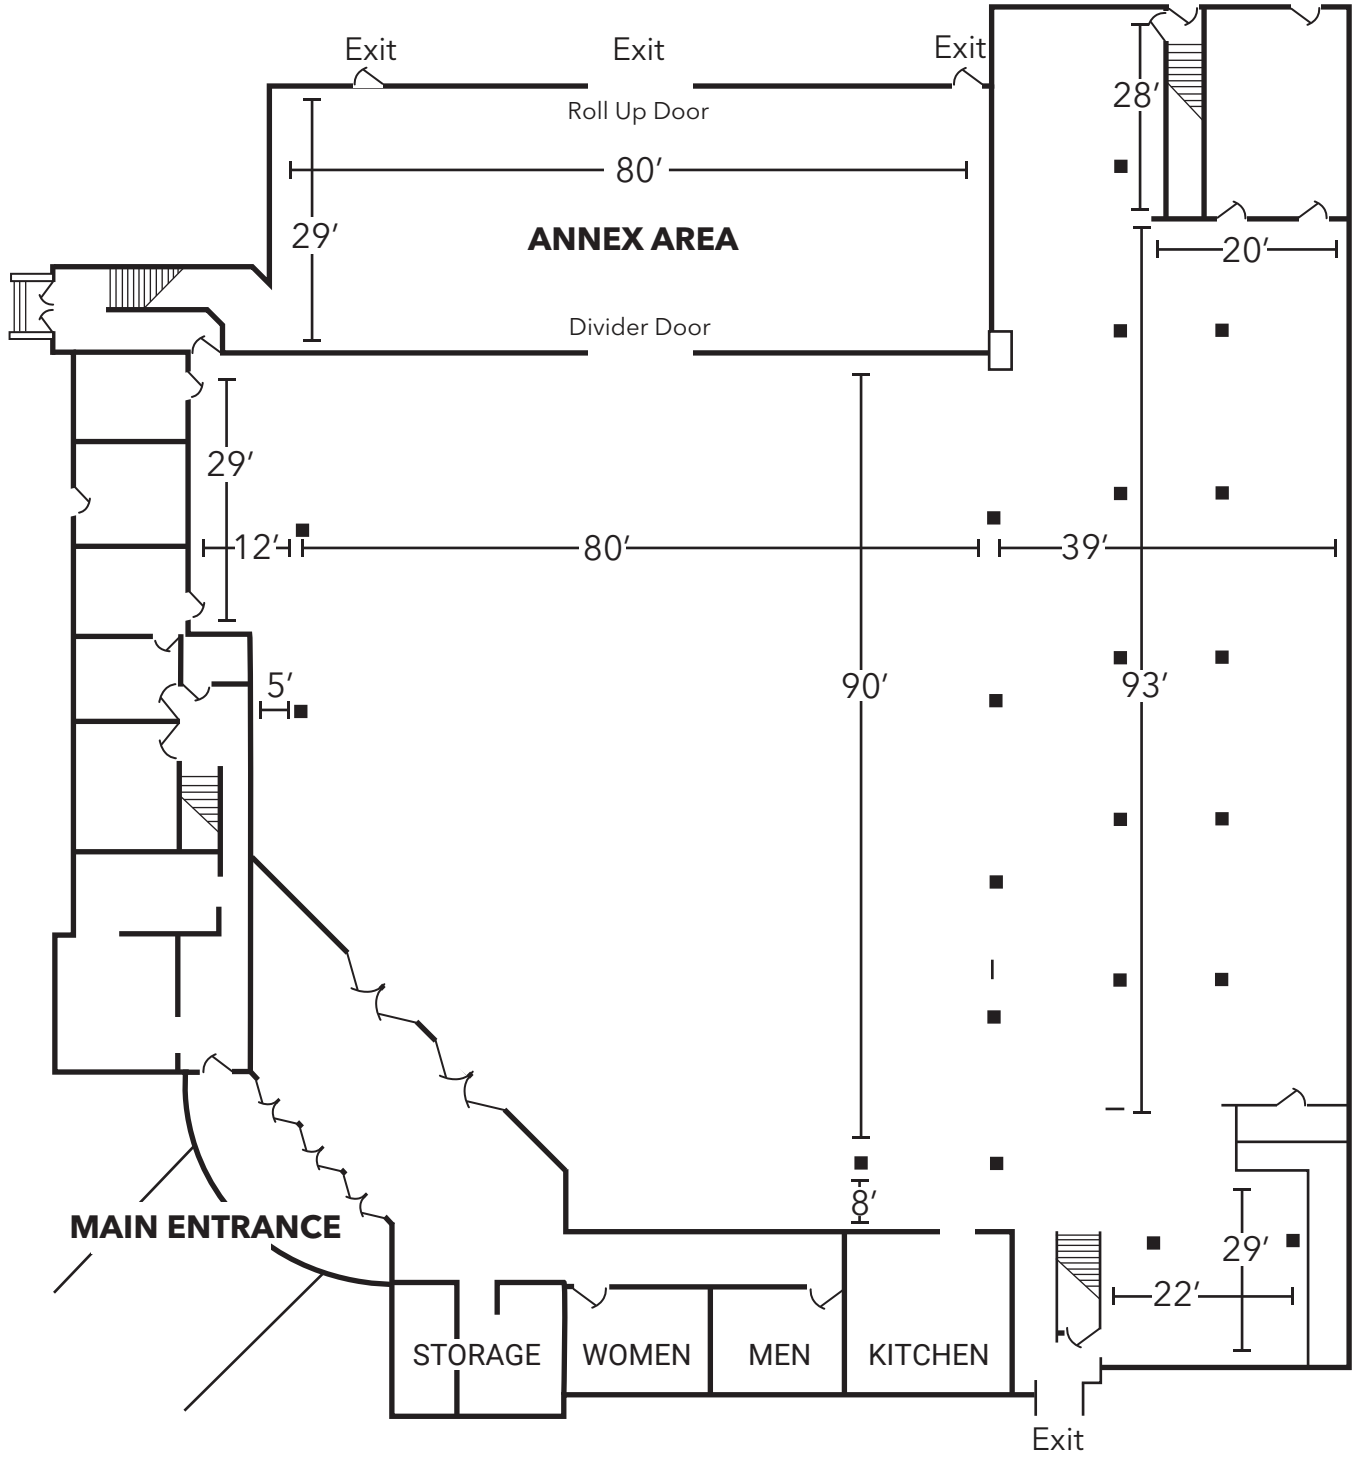

# MODERN LIVING BUILDING

**SQUARE FOOTAGE:** 15,932

**CAPACITIES:**  
Rounds of 8 without dance floor: 440  
Rounds of 8 with dance floor: 400  
Theatre: 600  
8x10 Exhibit Booths: 65