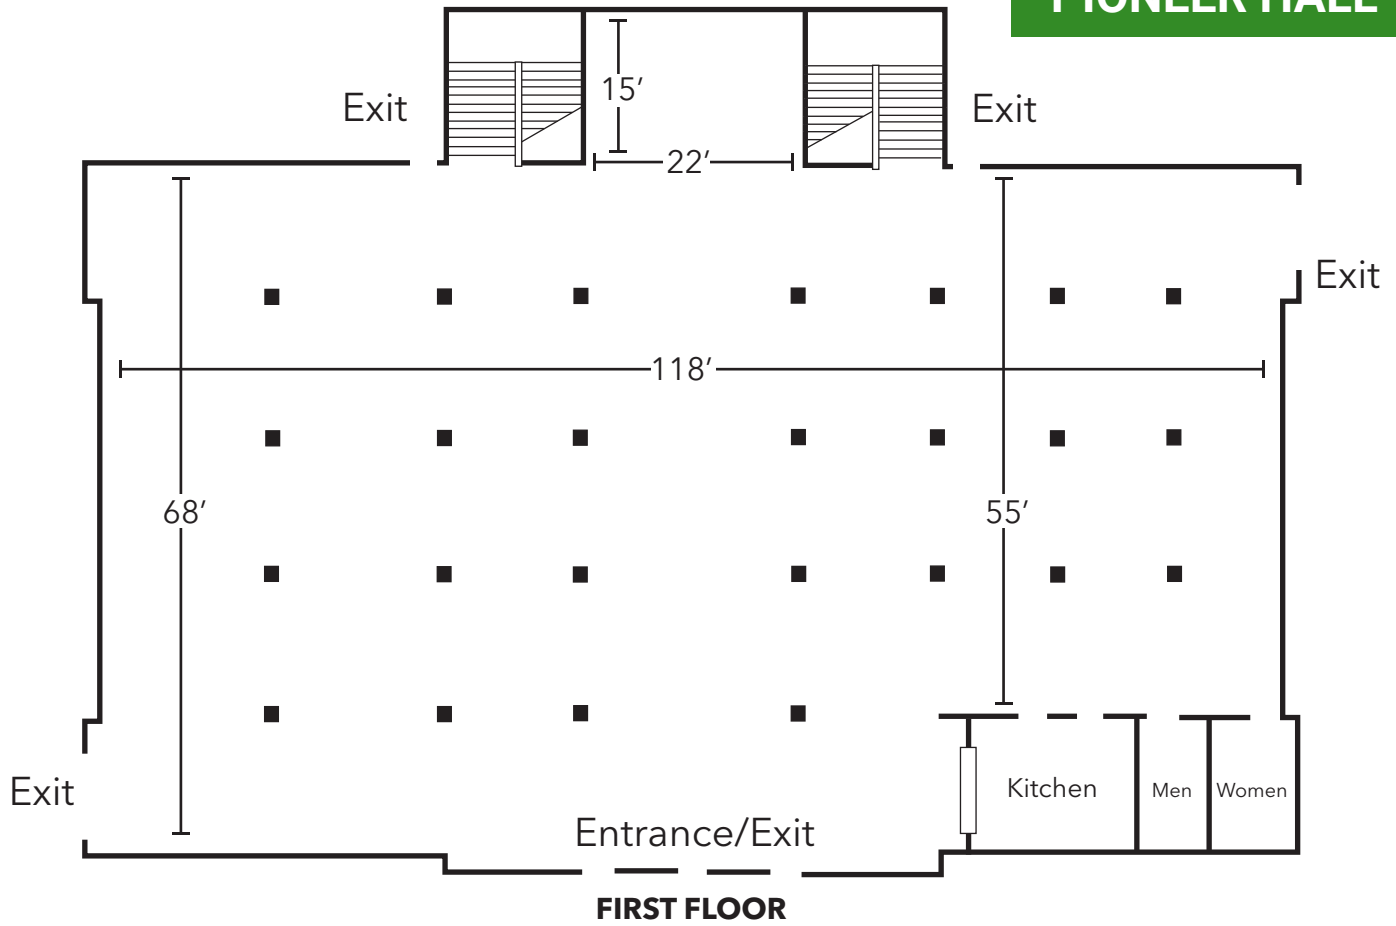

PIONEER HALL

SQUARE FOOTAGE: 8,954

CAPACITIES:

- Main floor- rounds of 8 with dance floor: 160
- Main floor- rounds of 8 without dance floor: 240
- main floor ADA accessible*
- Upper level - 6 rounds of 6 & 17 rounds of 2: 82
- upper level non ADA accessible*
- Theatre: n/a
- Reception: 375
- 8x10 exhibit booth: 48