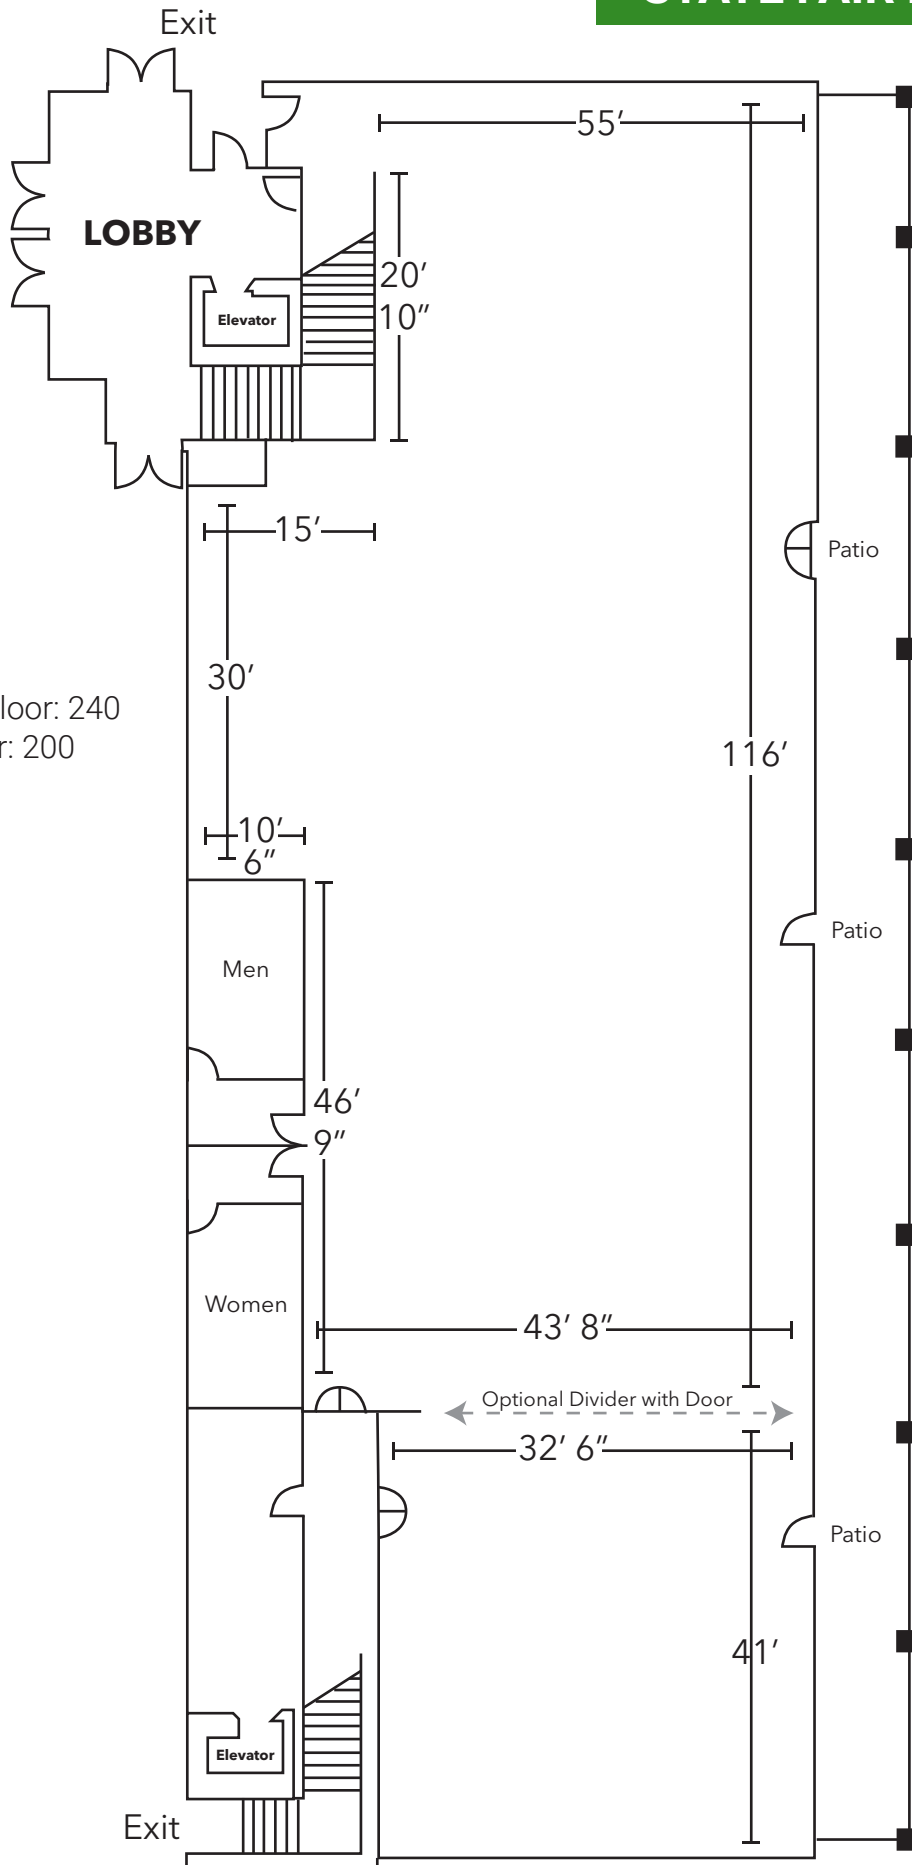

STATE FAIR ROOM

SQUARE FOOTAGE: 5,830

CAPACITIES:

Rounds of 8 without dance floor: 240

Rounds of 8 with dance floor: 200

Theatre: 300

Classroom: 180