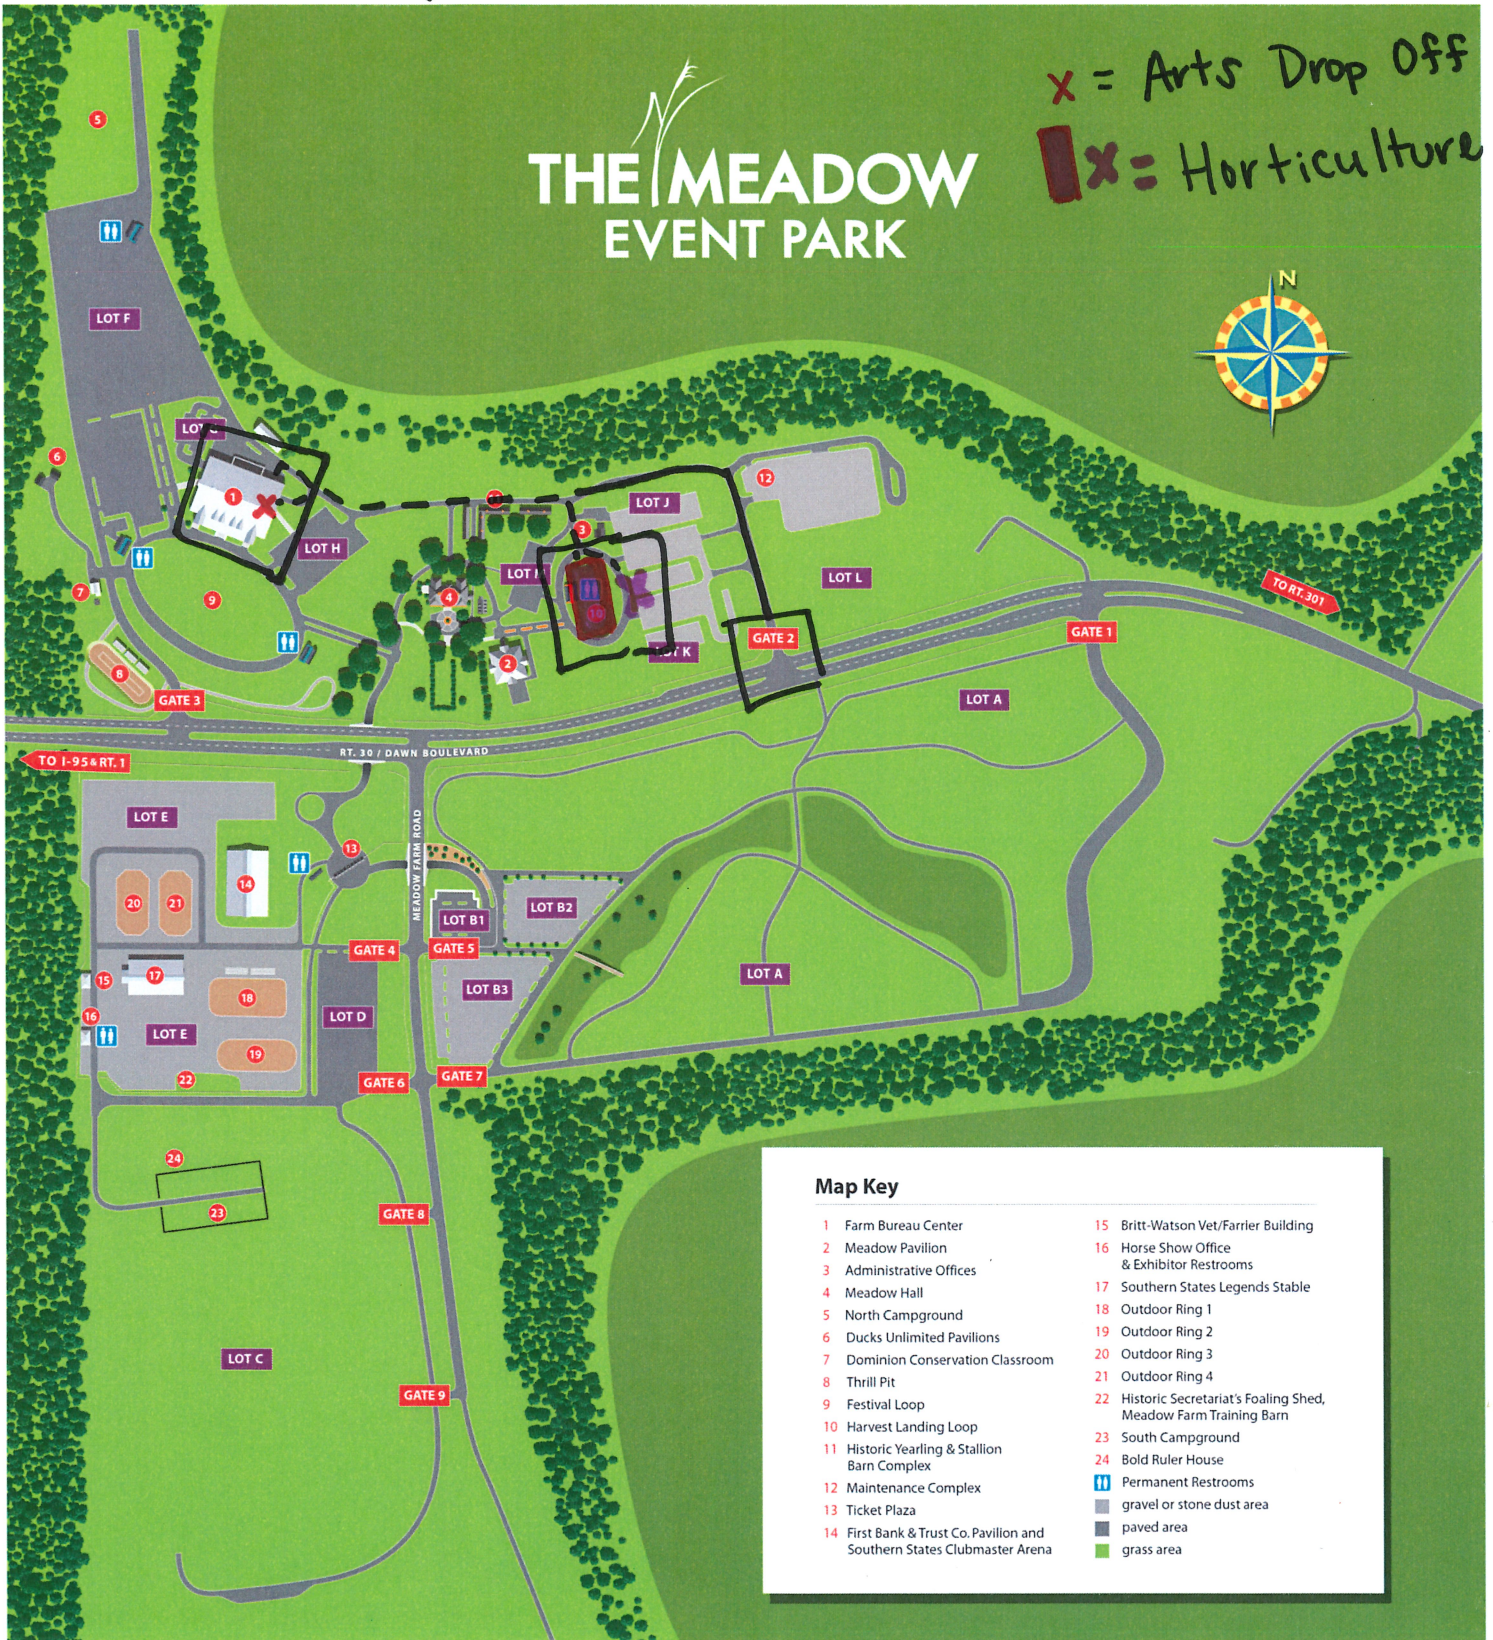

Competition Drop-Off

THE MEADOW EVENT PARK

X = Arts Drop Off
 X = Horticulture

Map Key

- | | |
|---|---|
| 1 Farm Bureau Center | 15 Britt-Watson Vet/Farrier Building |
| 2 Meadow Pavilion | 16 Horse Show Office & Exhibitor Restrooms |
| 3 Administrative Offices | 17 Southern States Legends Stable |
| 4 Meadow Hall | 18 Outdoor Ring 1 |
| 5 North Campground | 19 Outdoor Ring 2 |
| 6 Ducks Unlimited Pavilions | 20 Outdoor Ring 3 |
| 7 Dominion Conservation Classroom | 21 Outdoor Ring 4 |
| 8 Thrill Pit | 22 Historic Secretariat's Foaling Shed, Meadow Farm Training Barn |
| 9 Festival Loop | 23 South Campground |
| 10 Harvest Landing Loop | 24 Bold Ruler House |
| 11 Historic Yearling & Stallion Barn Complex |  Permanent Restrooms |
| 12 Maintenance Complex |  gravel or stone dust area |
| 13 Ticket Plaza |  paved area |
| 14 First Bank & Trust Co. Pavilion and Southern States Clubmaster Arena |  grass area |