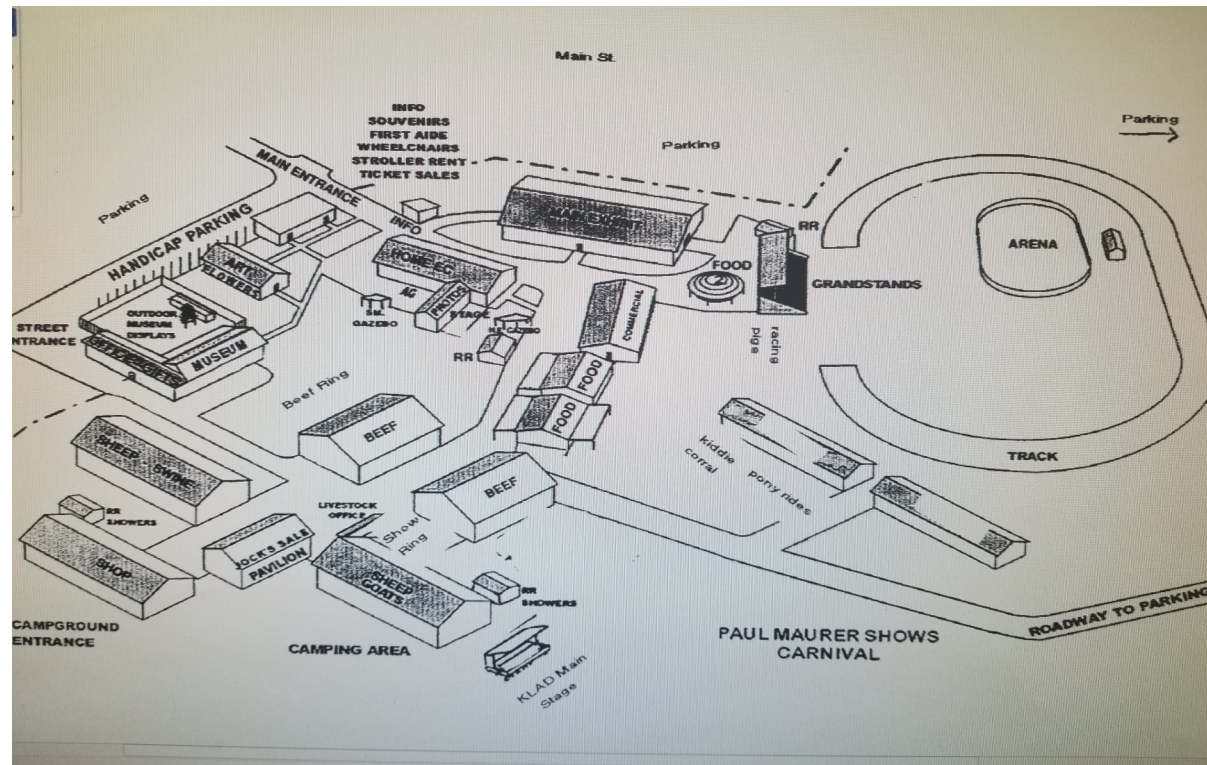

Welcome to the 2023 Fair!

TICKETS

Carnival

Daily Unlimited Rides Wristband **$40**

GRANDSTAND EVENTS:

Fleetwood Mask—A Tribute to Fleetwood Mac

Thursday, September 7th
Gates open at 6:00; Concert at 7:00pm

Country Star Joe Nichols with Special Guest Huckleberry Road

Friday, September 8th
Gates open at 6:00pm; Huckleberry
Road at 6:30; Joe Nichols at 8:00pm
$20 Grandstand Admission

Destruction Derby

Saturday, September 9th
Gates open at 6:00; Derby at 7:00pm
Ages 6 and Up **$20**
Kids 5 and under **FREE**

Truck Sled Pull

Sunday, September 10th
Gates open at Noon; Pulls at 1:00pm
Ages 6 and Up **$10**
Kids 5 and under **FREE**

ADMISSION PRICES

Single day— Ages 6 and over	$4.00
Season Pass	$10.00
Children 5 & Under	FREE
Sunday Sept. 11th	FREE

NO dogs are allowed on the fairgrounds
EXCEPT SERVICE DOGS.

Kiddie Korral by the Pony Rides

Hours 10 a.m.- 7 p.m.

Kiddie Korral Sponsored by

T.E.A.C.H