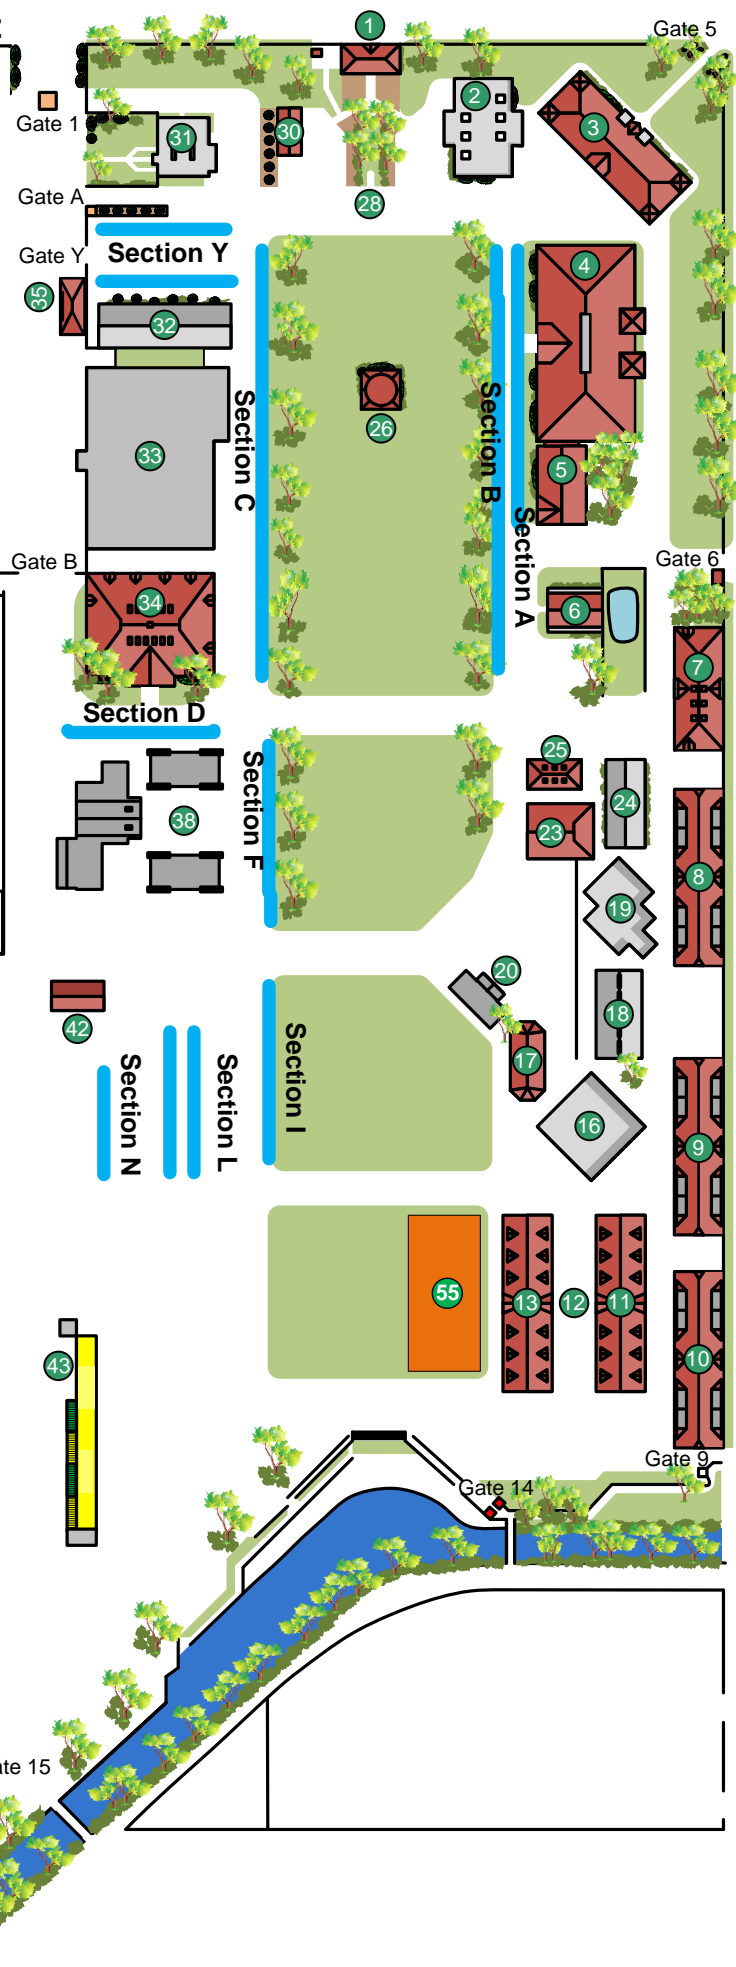

Utah State Fairpark

- [1] Administration Building
- [2] Bonneville Building
- [3] Promontory Hall
- [4] Grand Building
- [5] Heritage Building
- [6] Wildlife Building
- [7] Deseret Building
- [8] Cattle / Goats Barn
- [9] Cattle (Dairy) Barn
- [10] Cattle (Beef) Barn
- [11] Sheep Barn
- [12] Hog Enclosure
- [13] Market Building
- [16] Showring
- [17] South Plaza Pavilion
- [18] Agriculture Barn
- [19] Barn Yard Friends
- [20] South Plaza Food Court
- [23] Pioneer Building
- [24] Poultry Barn
- [25] Restrooms
- [26] Gazebo
- [28] Gardens / Flagpole
- [31] Wasatch Building
- [32] Discovery Building
- [33] Driver License / Guest Services
- [34] Zion Building
- [35] Ticket Office
- [36] Skate park
- [38] Cafeteria / Food Court
- [42] Restrooms
- [43] Yellow Slide
- [50] Operations Department
- [51] Multipurpose Horse Barn
- [52] Warm-up Ring
- [55] Little Hands on the Farm
- [60] Arena
- [61] Ticket Booth
- [62] Hospitality Building

1000 West

300 North

GATE 21

GATE 20

GATE 19

Gate 17

UTAH STATE
FAIRPARK

155 North 1000 West
Salt Lake City UT 84116
(801) 538-8400
www.utahstatefairpark.com

North Temple