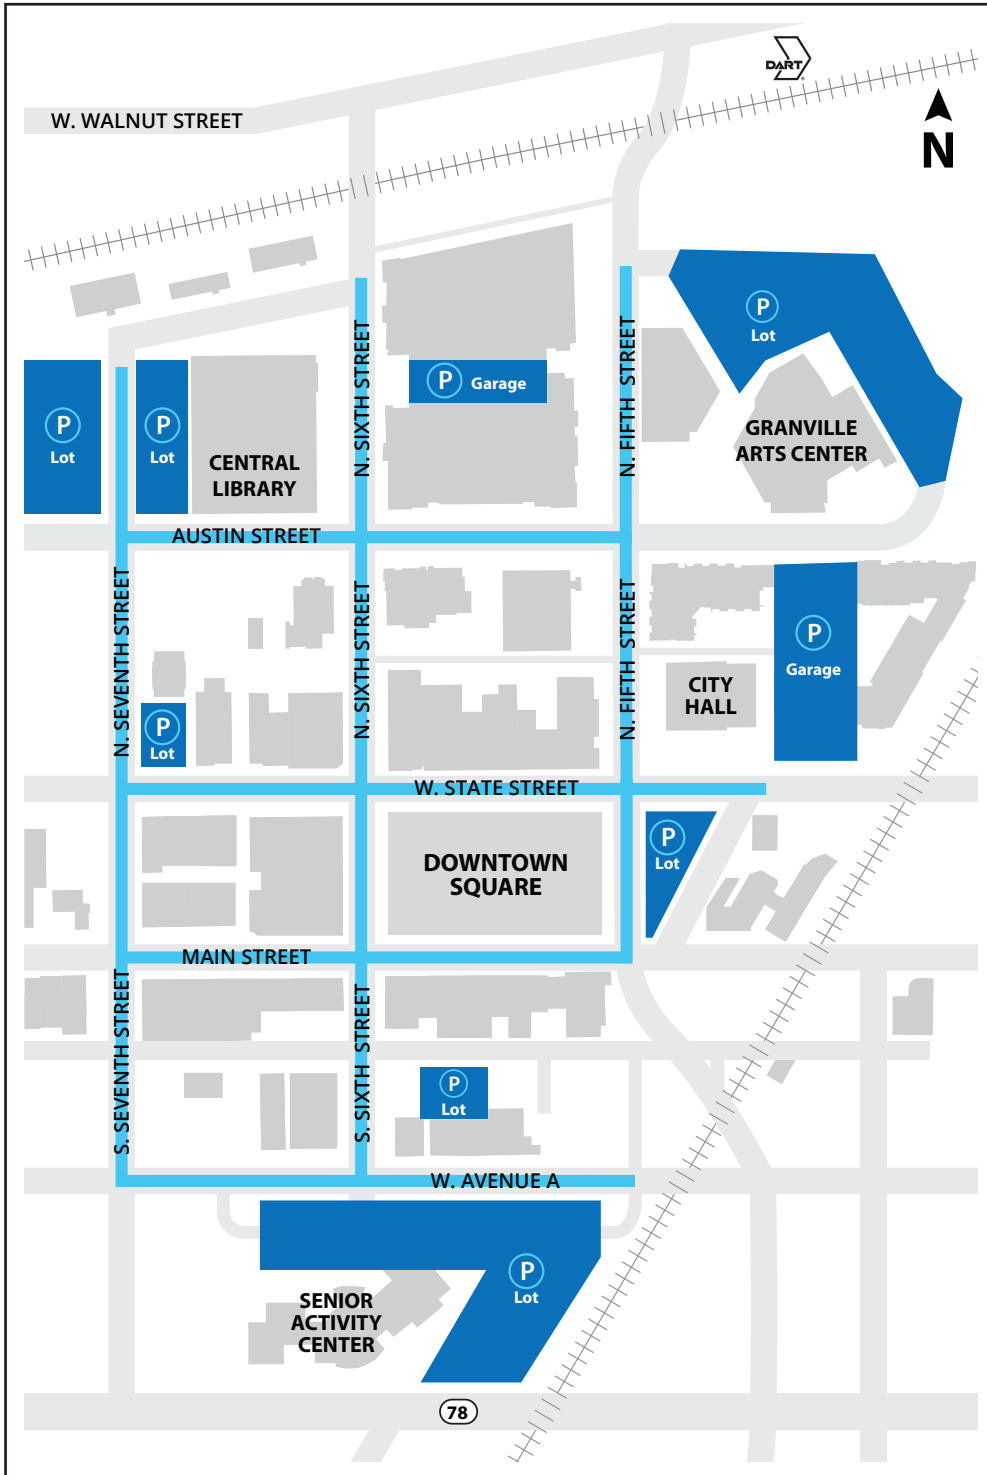

DOWNTOWN GARLAND PUBLIC PARKING MAP

-  Public Garage and Lot Parking
-  FREE On-Street Parking