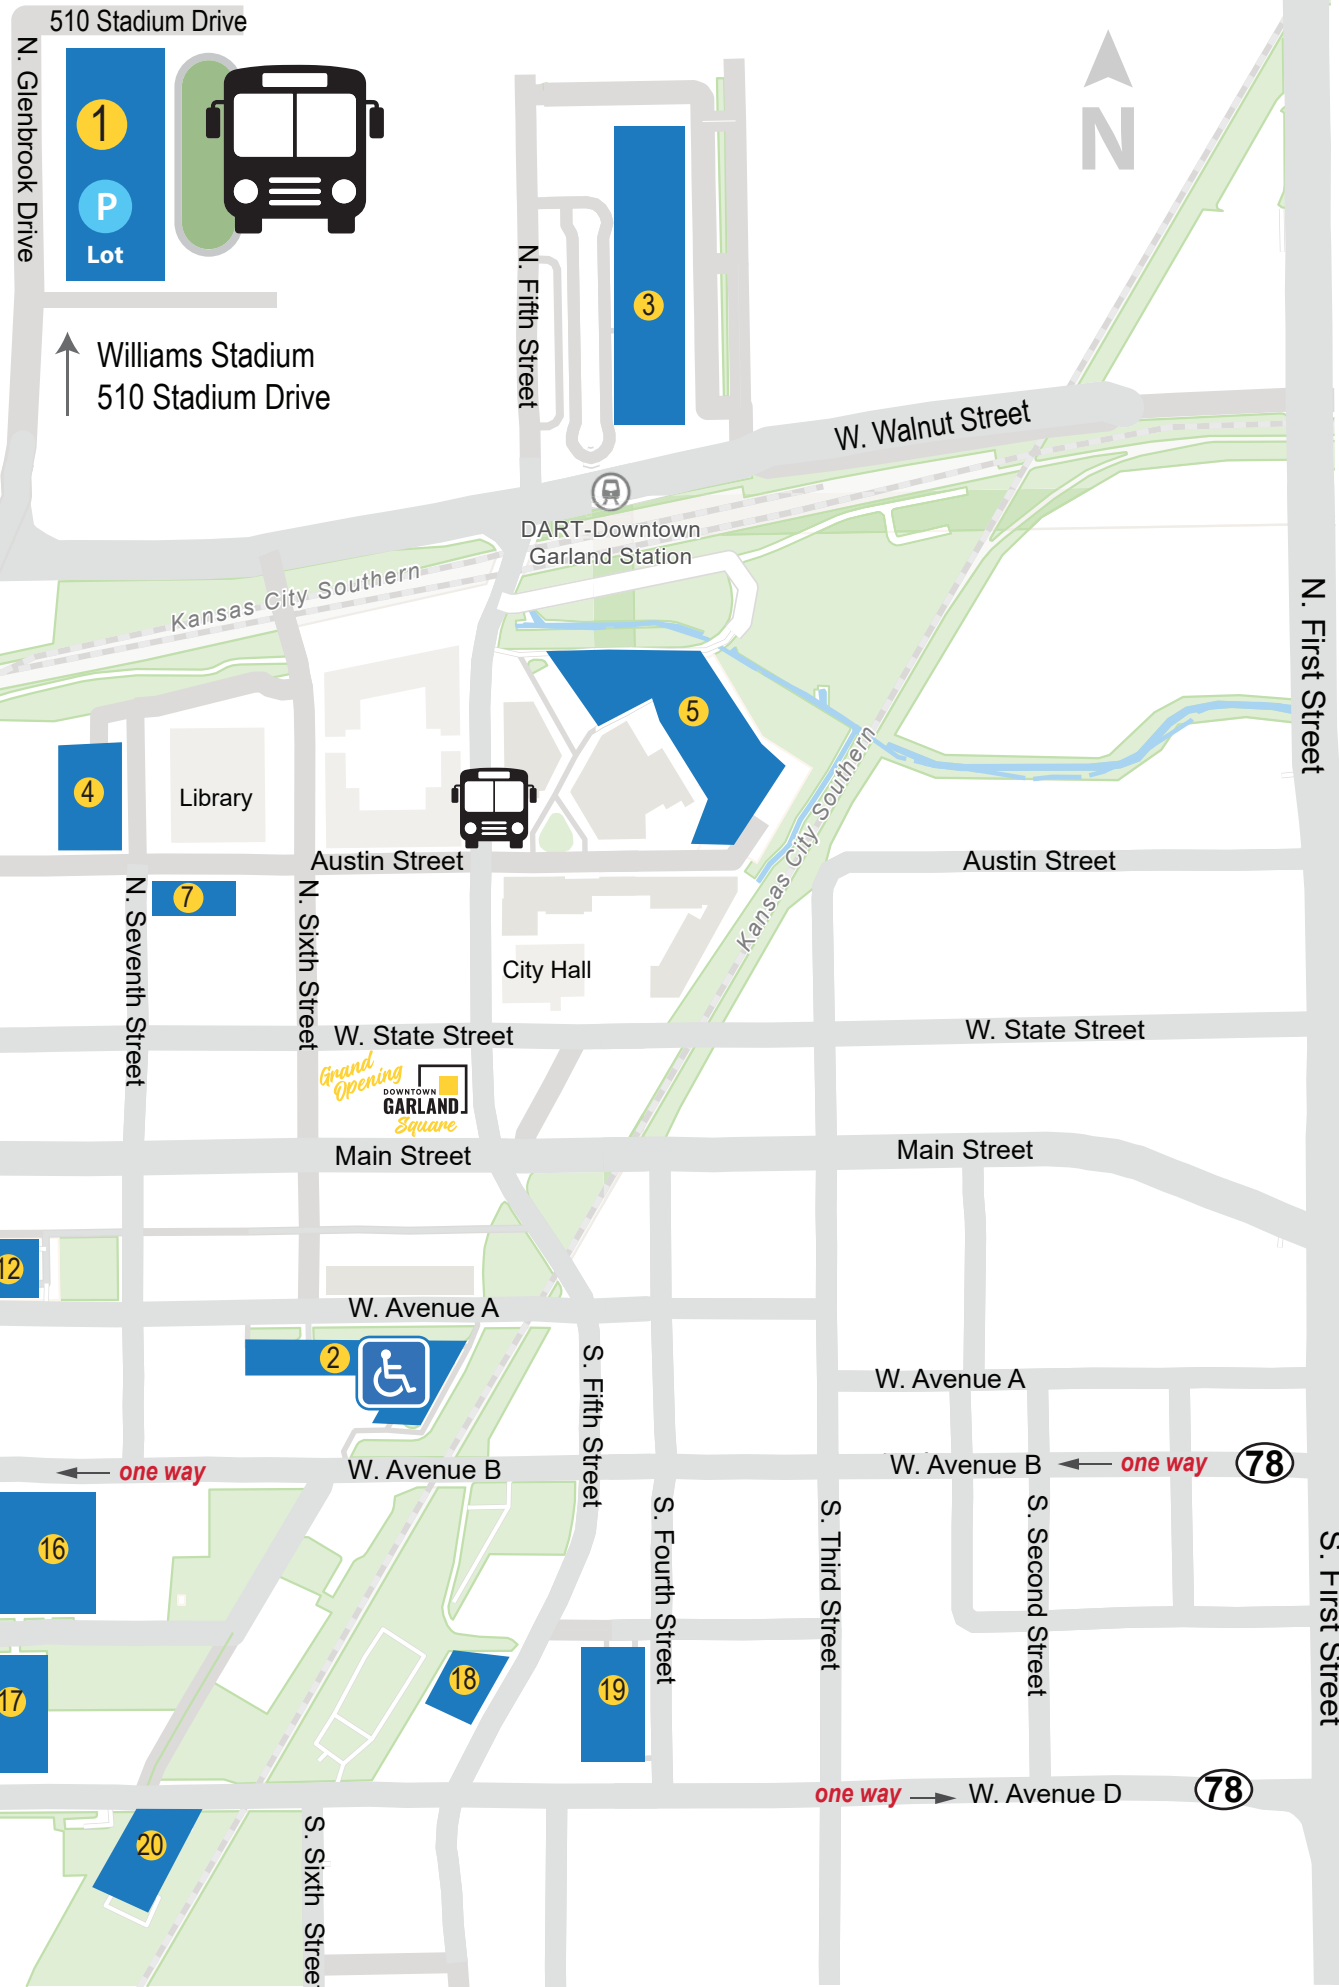

Saturday, Oct. 14, Grand Opening Parking

Parking Made Easy for You!

1 Catch the Shuttle from Williams Stadium
Continuous Shuttles from 10 a.m. to 10 p.m.

▶ **Drop Off and Pick Up:**
Corner of Austin St. and Fifth St.

2 ADA Parking
Senior Center.....608 W. Ave A

Parking Locations

- 1** Williams Stadium 510 Stadium Drive
- 2** ADA Parking 608 W. Ave A
- 3** Downtown Garland Station 501 N Fourth St.
- 4** Garland Central Library 625 Austin St.
- 5** Granville Arts Center 300 N. Fifth St.
- 6** Hispanic SDA Church 805 W. State St.
- 7** Texas Credit Union 626 Austin St.
- 8** Creative Color 1101 Main St.
- 9** Veritex Bank 1001 Main St.
- 10** Inwood National Bank 1200 Main St.
- 11** Public Lot 821 W Ave A.
- 12** Public Lot 717 W. Ave A
- 13** First Presbyterian Church 300 S. 11th St
- 14** First Presbyterian Church 305 S. Ninth St
- 15** United Methodist Church 300 S. Ninth St
- 16** Friendship House 620 W. Ave B
- 17** First Baptist Church 801 W. Ave D
- 18** Salvation Army 435 S. Fifth St
- 19** Salvation Army 402 W. Ave C
- 20** Pilar Funeral Home 650 W. Ave D