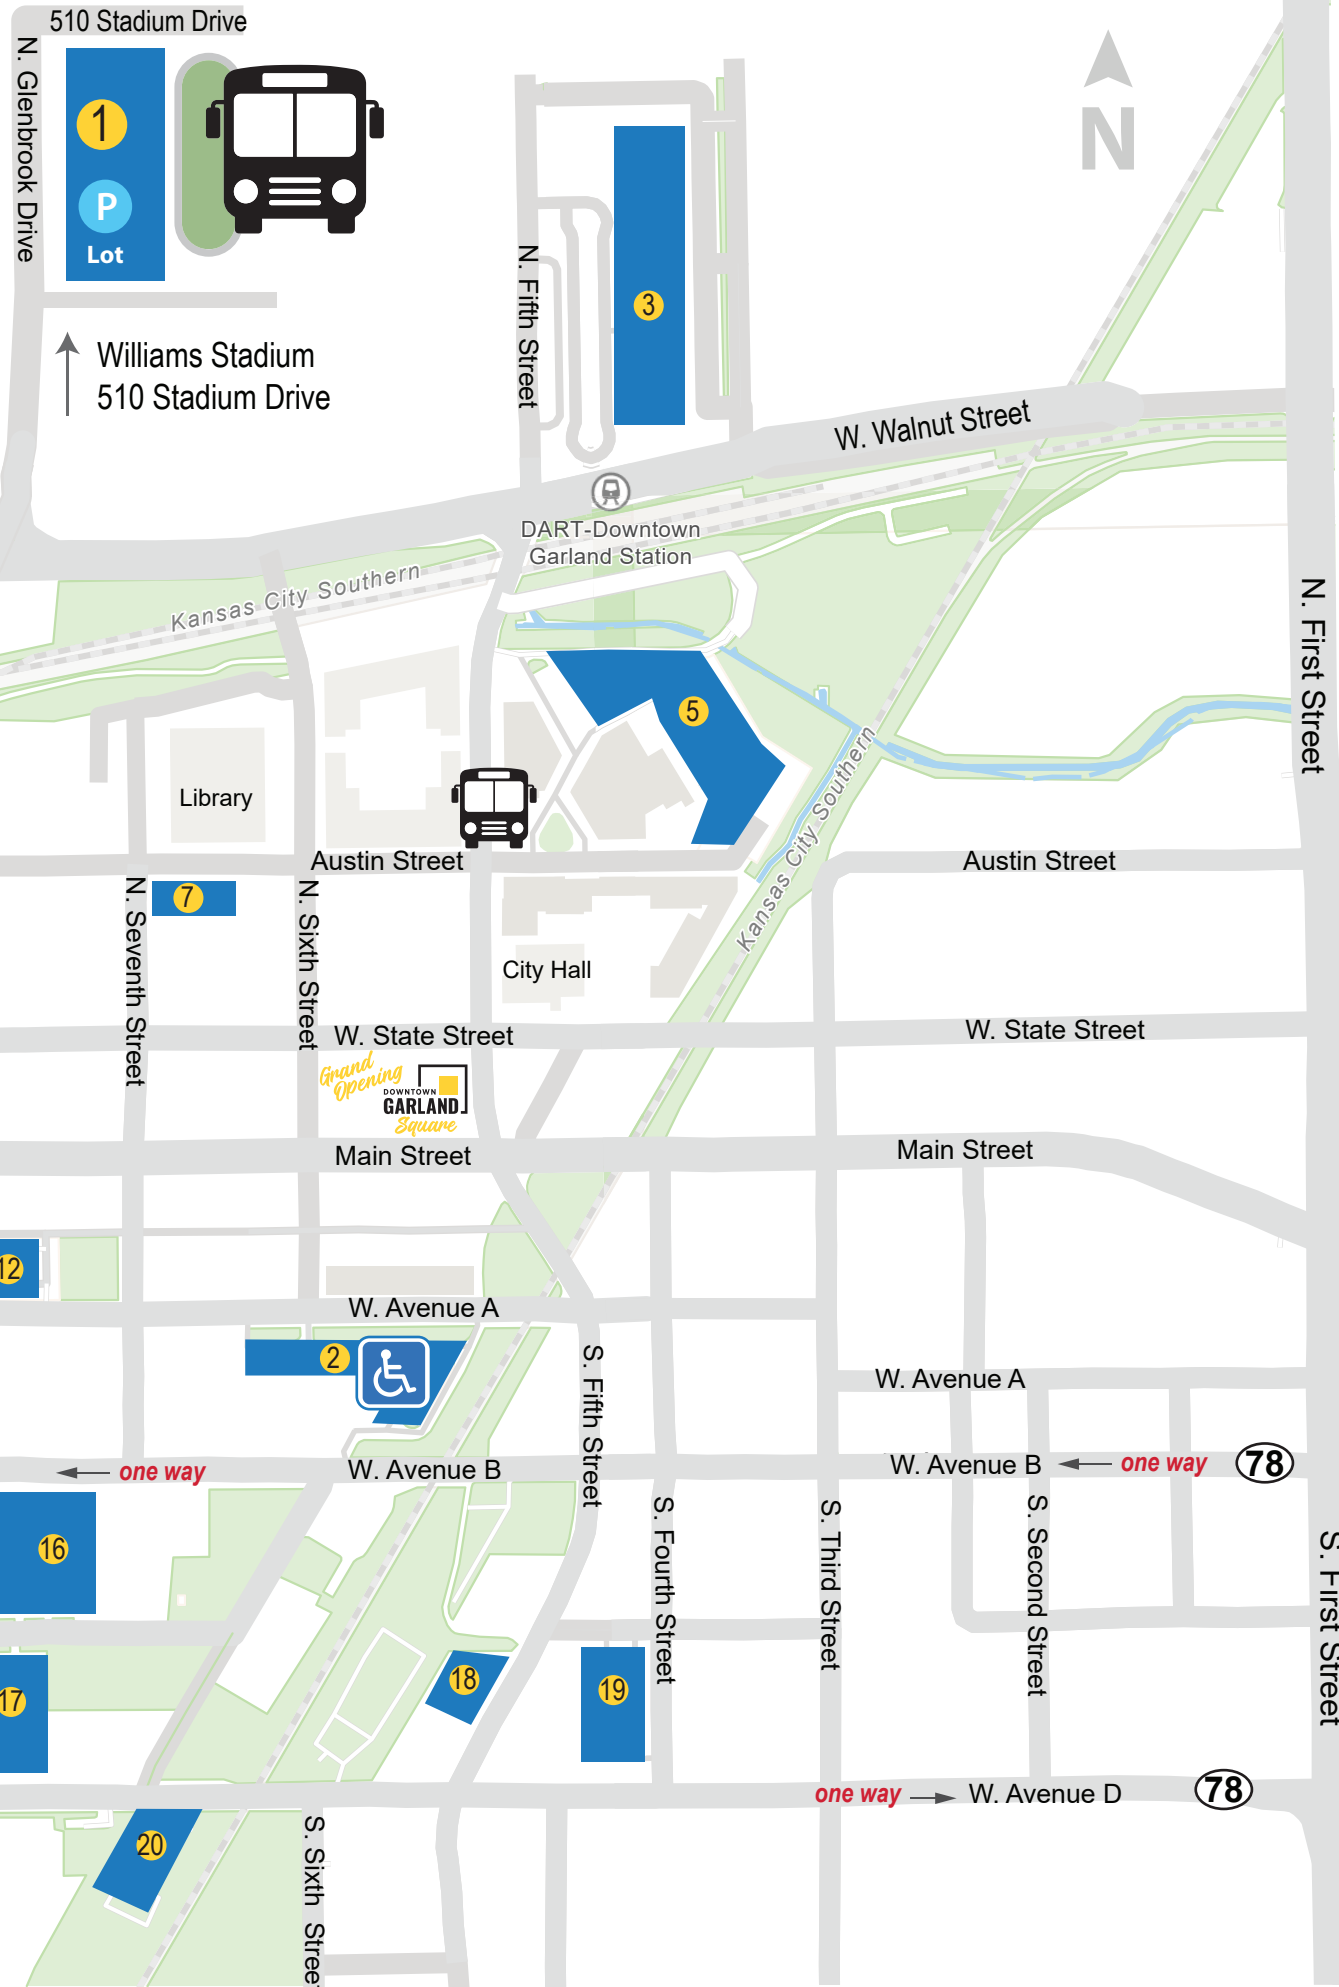

Saturday, Oct. 14, Grand Opening Parking

Parking Made Easy for You!

1 Catch the Shuttle from Williams Stadium
Continuous Shuttles from 10 a.m. to 10 p.m.

▶ **Drop Off and Pick Up:**
Corner of Austin St. and Fifth St.

2 ADA Parking
Senior Center.....608 W. Ave A

Parking Locations

- 1 Williams Stadium 510 Stadium Drive
- 2 ADA Parking 608 W. Ave A
- 3 Downtown Garland Station 501 N Fourth St.
- 5 Granville Arts Center 300 N. Fifth St.
- 6 Hispanic SDA Church 805 W. State St.
- 7 Texas Credit Union 626 Austin St.
- 8 Creative Color 1101 Main St.
- 9 Veritex Bank 1001 Main St.
- 10 Inwood National Bank 1200 Main St.
- 11 Public Lot 821 W Ave A.
- 12 Public Lot 717 W. Ave A
- 13 First Presbyterian Church 300 S. 11th St
- 14 First Presbyterian Church 305 S. Ninth St
- 15 United Methodist Church 300 S. Ninth St
- 16 Friendship House 620 W. Ave B
- 17 First Baptist Church 801 W. Ave D
- 18 Salvation Army 435 S. Fifth St
- 19 Salvation Army 402 W. Ave C
- 20 Pilar Funeral Home 650 W. Ave D