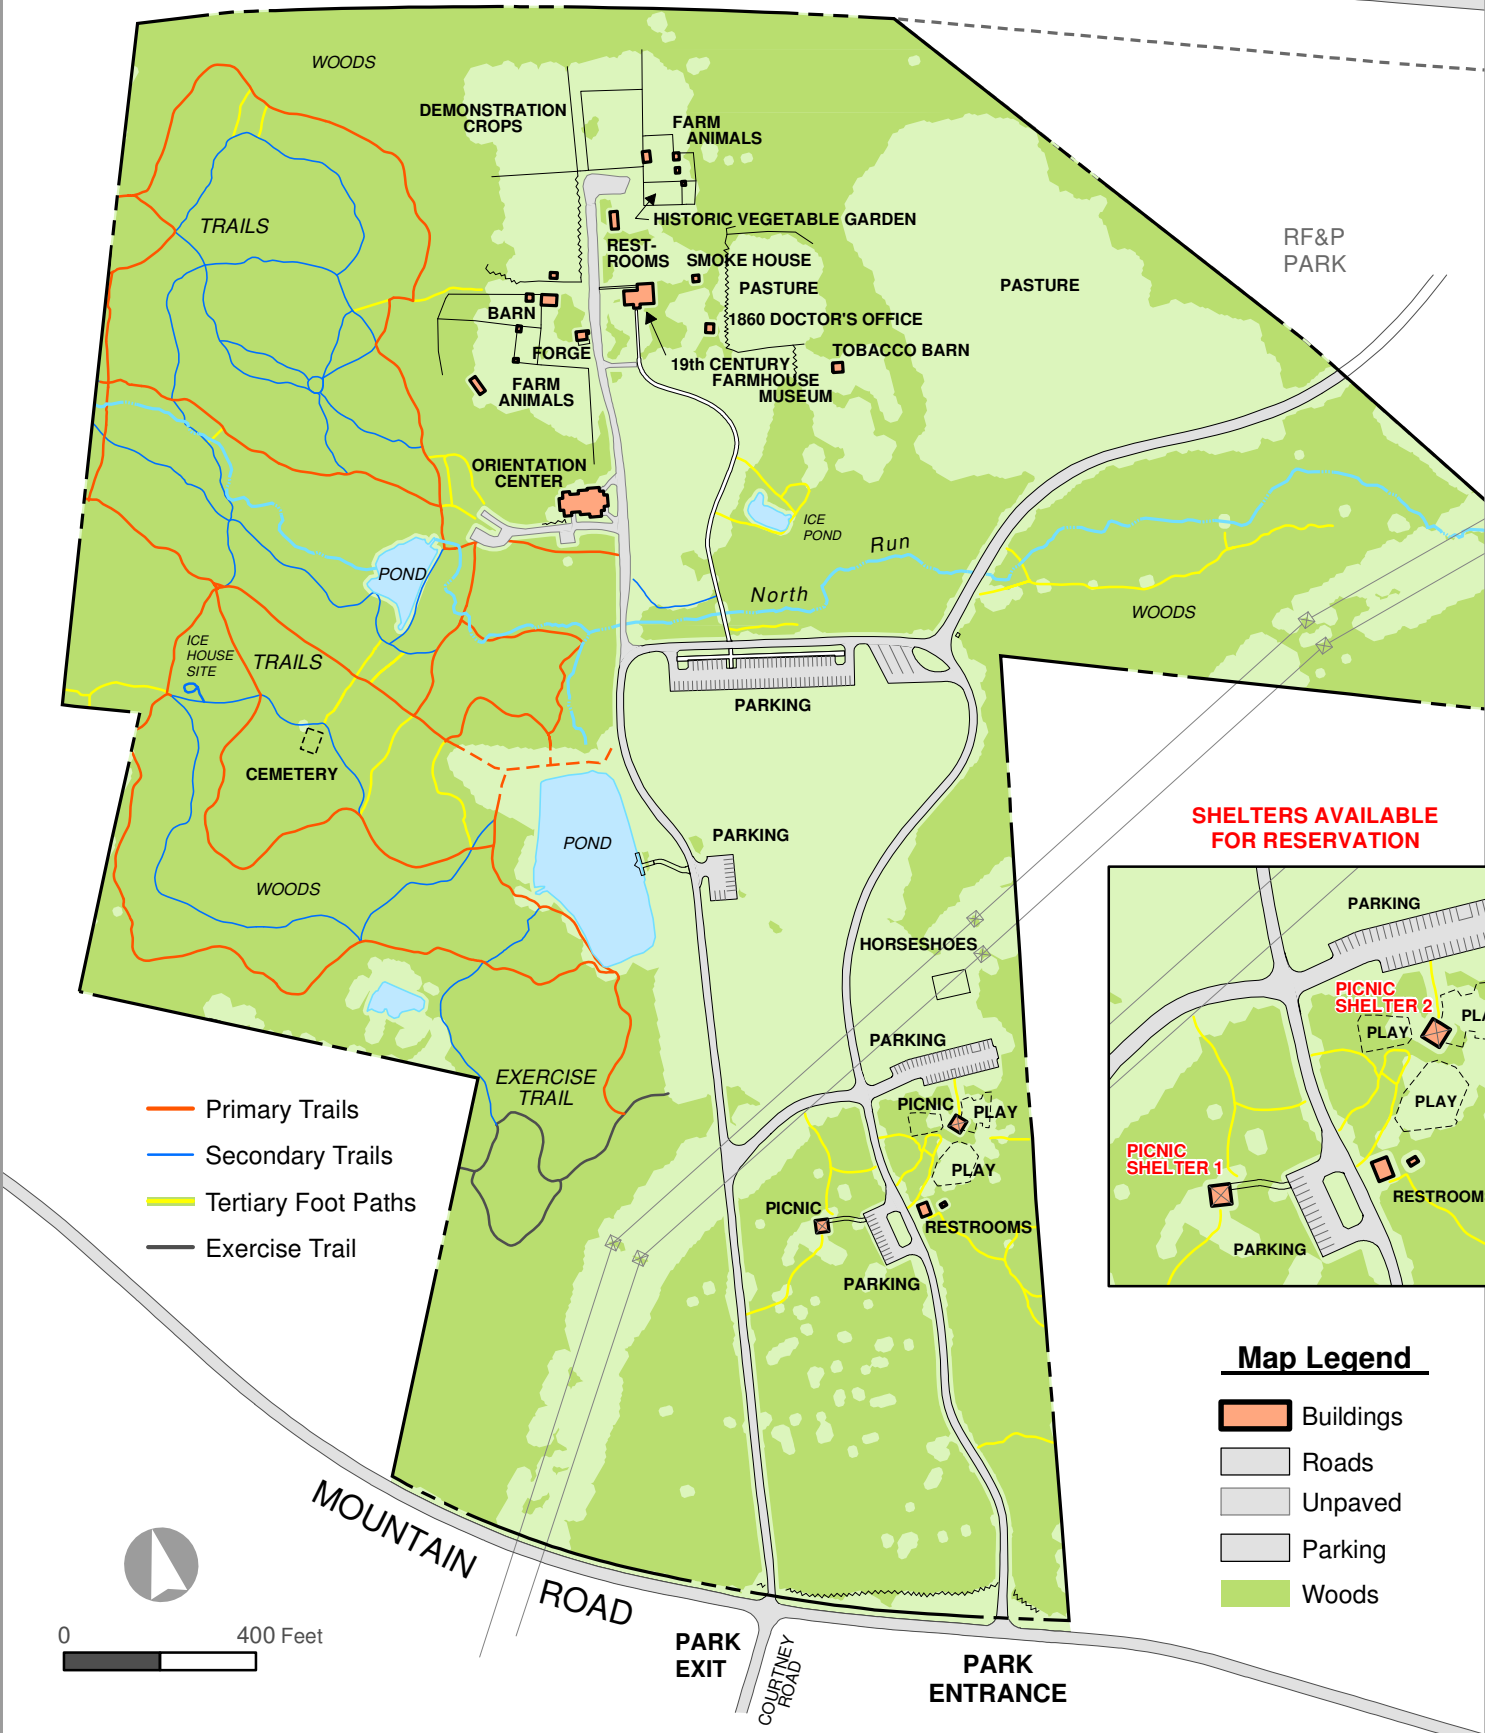

Crump Park/ Meadow Farm Museum

INTERSTATE 295

SHELTERS AVAILABLE FOR RESERVATION