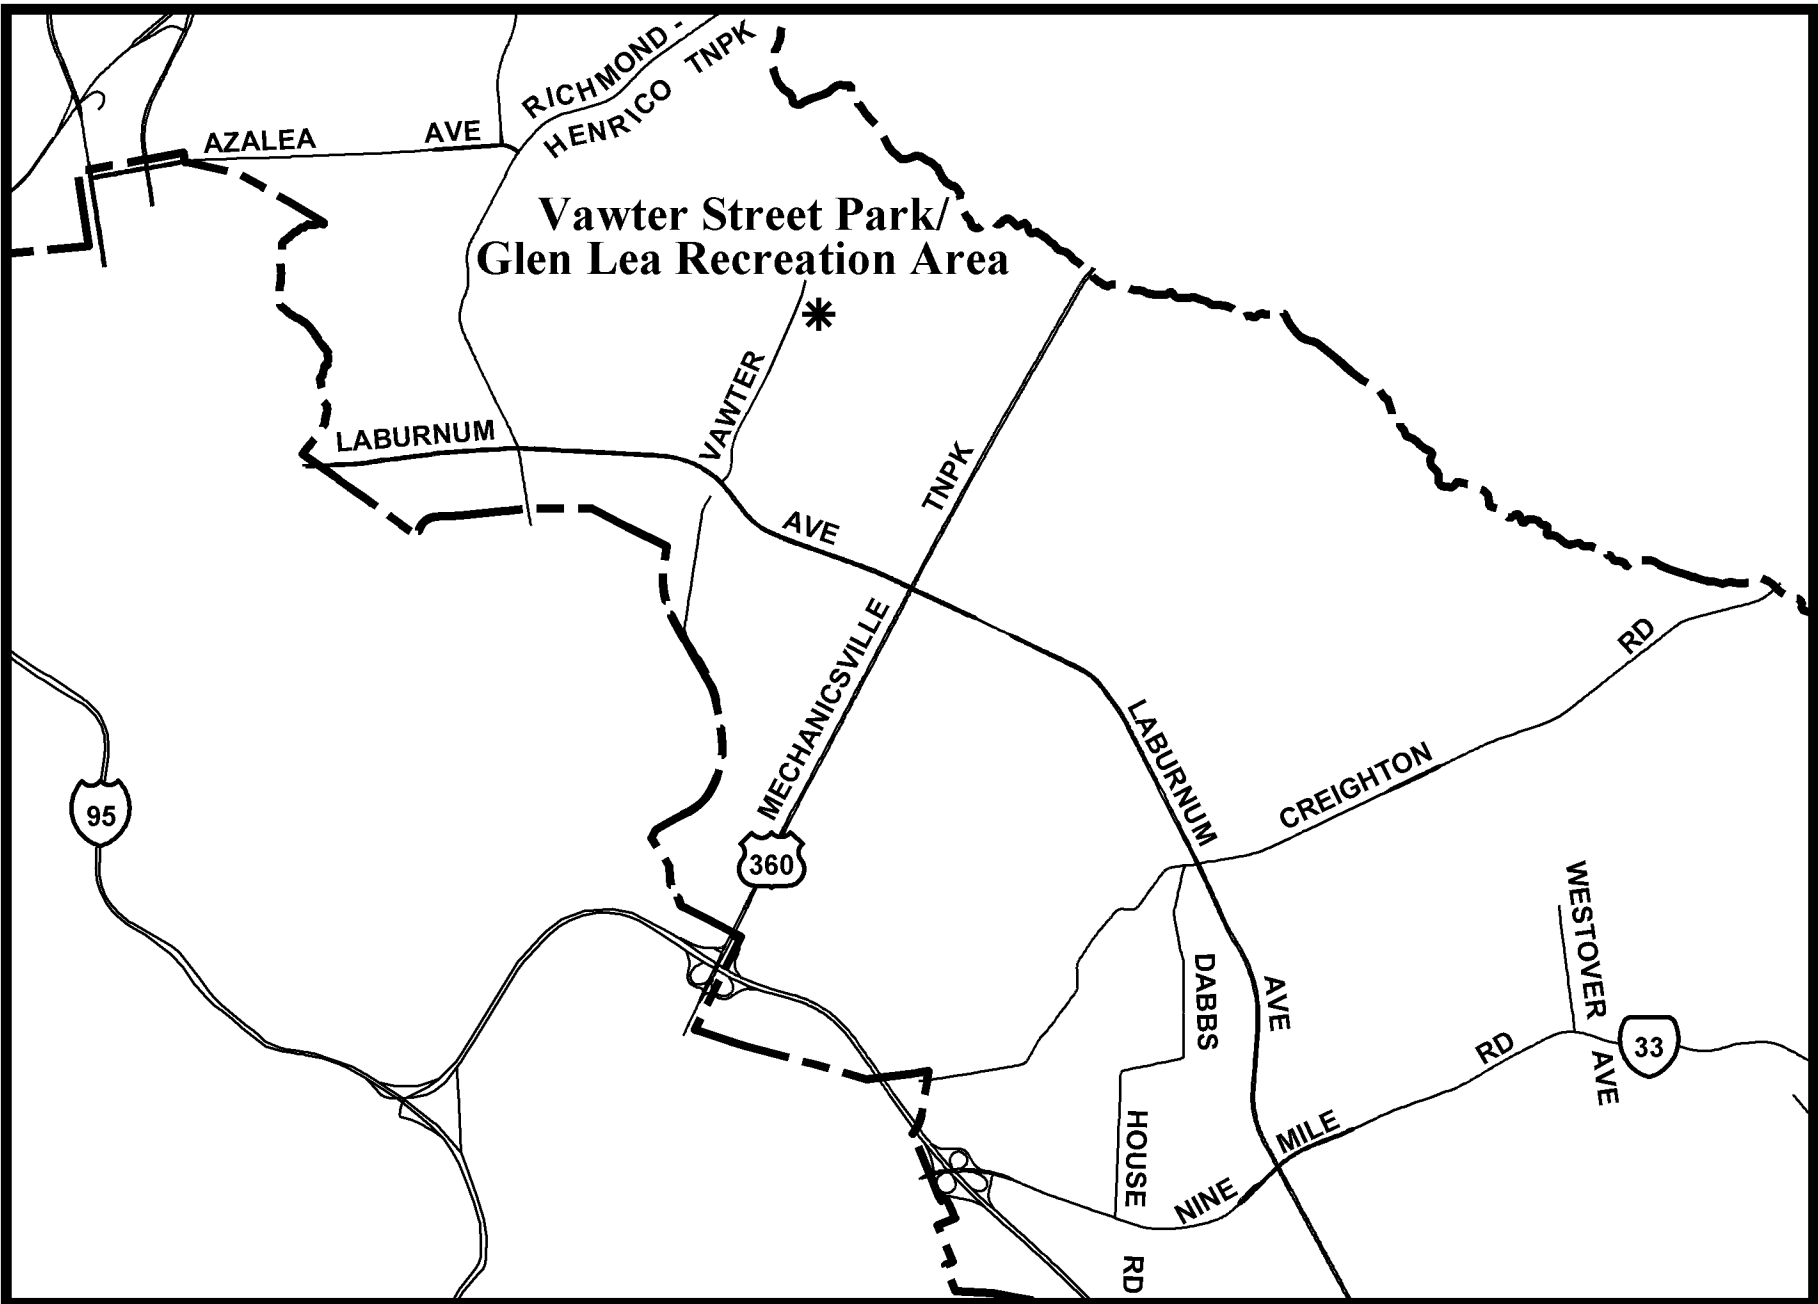

Vawter Street/Glen Lea Recreation Area

**Vawter Street Park/
Glen Lea Recreation Area**

AZALEA AVE

RICHMOND -
HENRICO TNPK

LABURNUM

VAWTER

AVE

TNPK

MECHANICSVILLE

360

LABURNUM

CREIGHTON

RD

95

WESTOVER
AVE

33

DABB'S

AVE

HOUSE

NINE

MILE

RD

RD