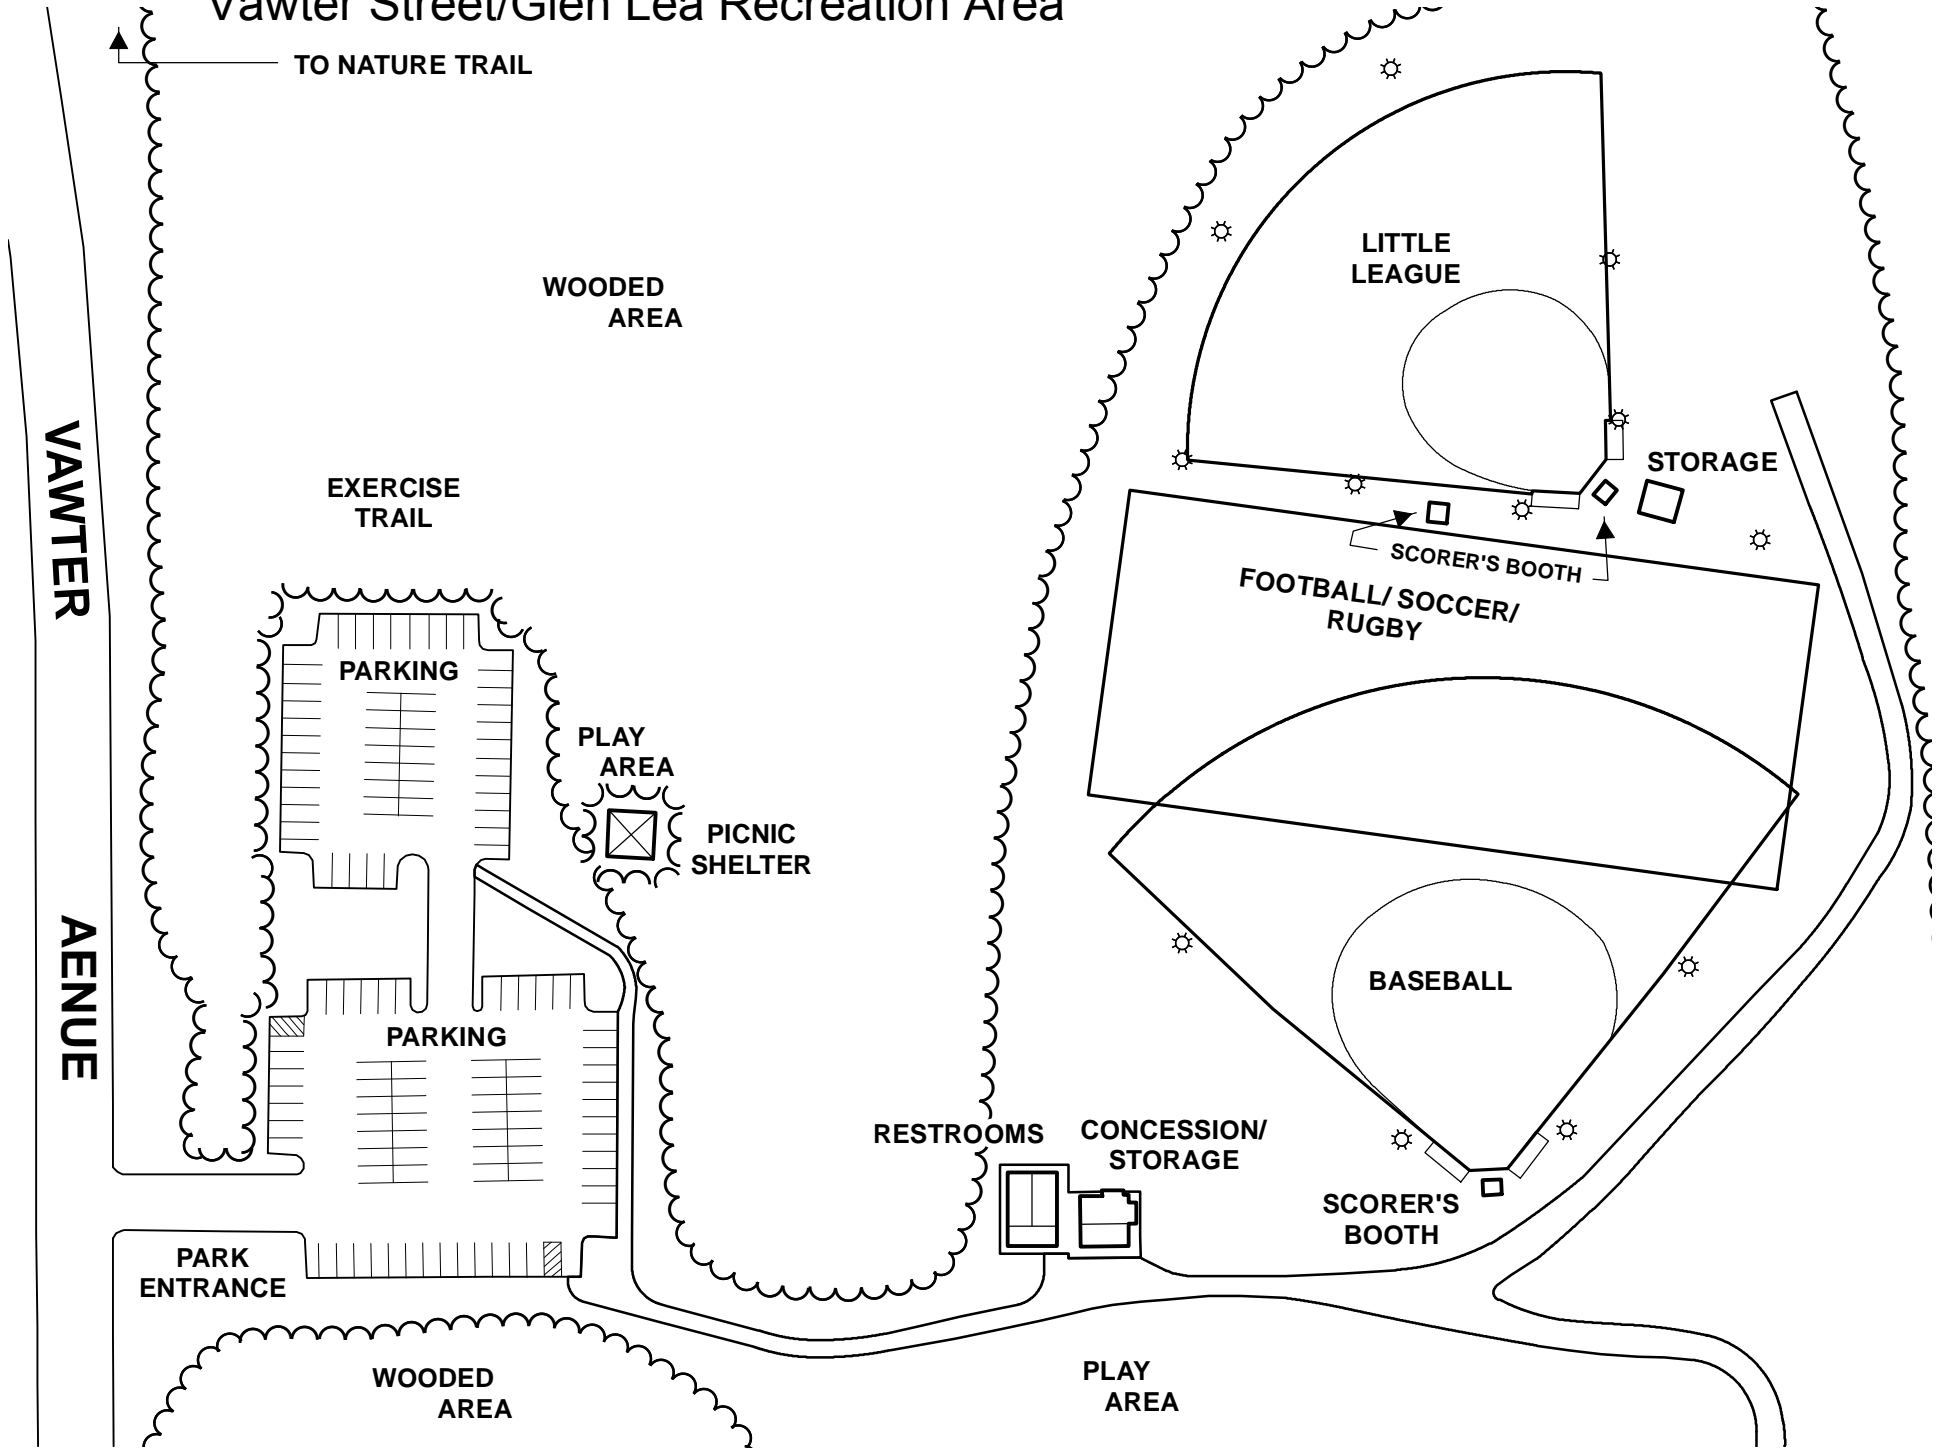

Vawter Street/Glen Lea Recreation Area

**Vawter Street Park/
Glen Lea Recreation Area**

AZALEA AVE

RICHMOND -
HENRICO TNPK

LABURNUM

VAWTER

AVE

TNPK

MECHANICSVILLE

360

LABURNUM

CREIGHTON

RD

95

WESTOVER
AVE

33

DABB'S

AVE

HOUSE

NINE

MILE

RD

RD