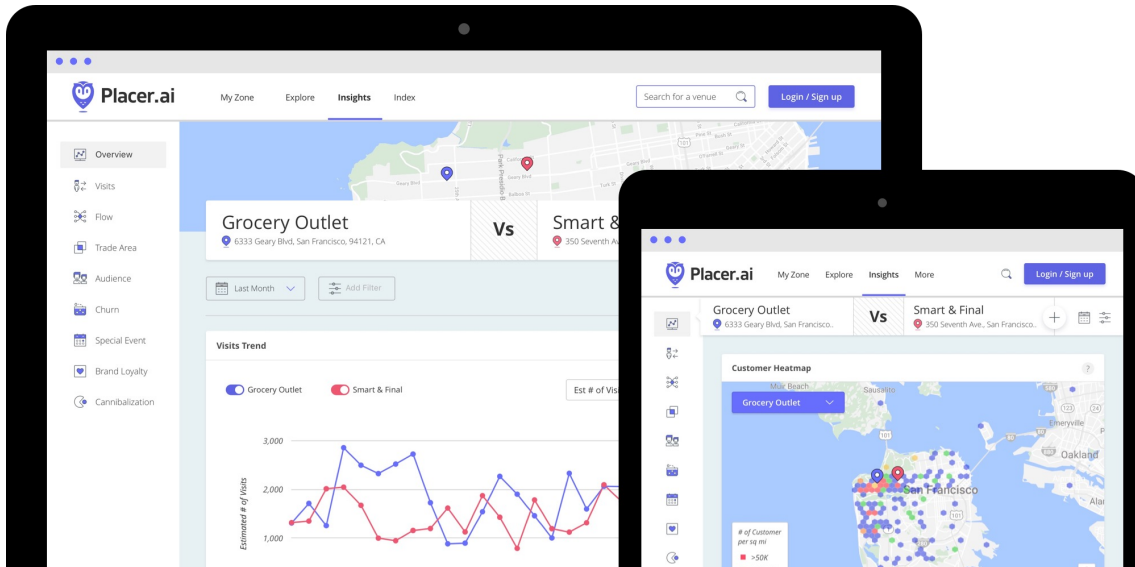

Placer.ai

Hunden uses Placer.ai to collect visitation data.

- Placer.ai is a location analytics company that studies visit trends, trade areas, and demographics.
- Placer.ai collects geolocation data from mobile devices that have enabled data sharing in an unidentifiable fashion

VISITS:

- The estimated number of visits to the Point of Interest
- This includes repeat visitors

VISITORS:

- The estimated number of unique visitors to the Point of Interest

Example:

- A person goes to their favorite restaurant 12 times throughout the year

12 Visits

1 Visitor

Washington County Expo Visitation

In 2023, Washington County Expo had over 170,000 visits, of which 48 percent came from within ten miles. However, there was a noticeable increase of weekend visitors from more than ten miles away which demonstrates the impact of the facility on regional and long-distance visitation to the county. The facility had a large spike in September due to the Washington County Fair that brings in over 50,000 visitors every year. The 2023 Visits over the Calendar Year does not include the month of September to show visits during the other 11 months of the year.

Washington County Expo Center January 1st, 2023 - December 31st, 2023						
Visitor Origins by Distance from Site (Colors correspond to charts & maps)	Total Visits		Total Unique Customers		Avg. Visits per Customer	Avg. Dwell Time
	Est. Number of Visits	Percent of Total Visits	Est. Number of Customers	Total Customers		
Locals - Within 10 miles	82,900	48.0%	19,900	32.5%	4.17	135 min.
Regional Distance - Over 10 miles & Less Than 50 miles	49,300	28.5%	21,200	34.6%	2.33	178 min.
Regional Distance - Over 50 miles & Less Than 100 miles	21,400	12.4%	12,000	19.6%	1.78	186 min.
Long Distance only - Over 100+ miles	19,100	11.1%	8,100	13.2%	2.36	230 min.
Total Visits	172,700	100.0%	61,200	100.0%	2.82	164 min.