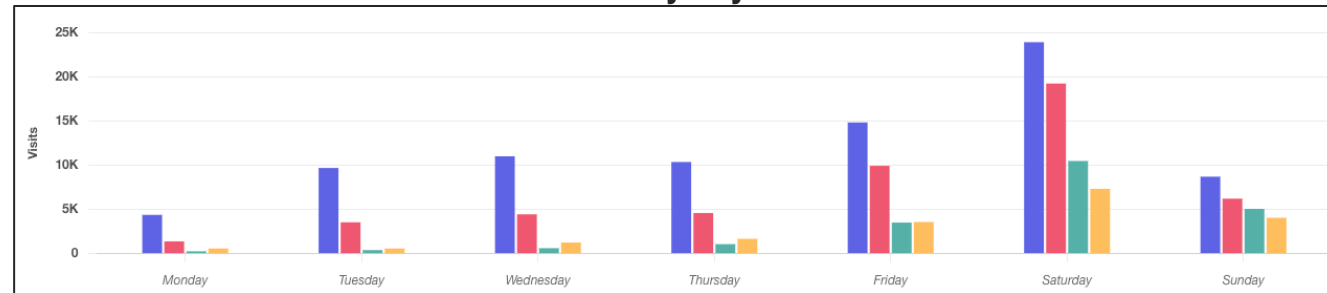

VISITS:

- The estimated number of visits to the Point of Interest
- This includes repeat visitors

VISITORS:

- The estimated number of unique visitors to the Point of Interest

Example:

- A person goes to their favorite restaurant 12 times throughout the year

12 Visits

1 Visitor

Washington County Expo Visitation

In 2023, Washington County Expo had over 170,000 visits, of which 48 percent came from within ten miles. However, there was a noticeable increase of weekend visitors from more than ten miles away which demonstrates the impact of the facility on regional and long-distance visitation to the county. The facility had a large spike in September due to the Washington County Fair that brings in over 50,000 visitors every year. The 2023 Visits over the Calendar Year does not include the month of September to show visits during the other 11 months of the year.

Washington County Expo Center January 1st, 2023 - December 31st, 2023						
Visitor Origins by Distance from Site (Colors correspond to charts & maps)	Total Visits		Total Unique Customers		Avg. Visits per Customer	Avg. Dwell Time
	Est. Number of Visits	Percent of Total Visits	Est. Number of Customers	Total Customers		
Locals - Within 10 miles	82,900	48.0%	19,900	32.5%	4.17	135 min.
Regional Distance - Over 10 miles & Less Than 50 miles	49,300	28.5%	21,200	34.6%	2.33	178 min.
Regional Distance - Over 50 miles & Less Than 100 miles	21,400	12.4%	12,000	19.6%	1.78	186 min.
Long Distance only - Over 100+ miles	19,100	11.1%	8,100	13.2%	2.36	230 min.
Total Visits	172,700	100.0%	61,200	100.0%	2.82	164 min.

Source: Placer.ai

2023 Visits by Day of Week

2023 Visits over Calendar Year (Jan-Aug & Oct-Dec)

Competitive Set Visitation

In 2023, Washington County Expo ranked sixth in terms of total visits throughout the year. Additional Washington County Expo ranked fifth in terms of percentage of visits that came from more than 100 miles away.