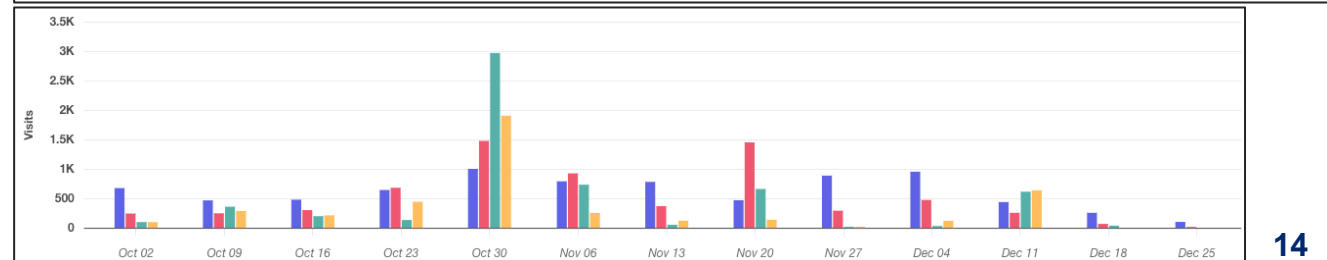

VISITS:

- The estimated number of visits to the Point of Interest
- This includes repeat visitors

VISITORS:

- The estimated number of unique visitors to the Point of Interest

Example:

- A person goes to their favorite restaurant 12 times throughout the year

12 Visits

1 Visitor

Washington County Expo Visitation

In 2023, Washington County Expo had over 170,000 visits, of which 48 percent came from within ten miles. However, there was a noticeable increase of weekend visitors from more than ten miles away which demonstrates the impact of the facility on regional and long-distance visitation to the county. The facility had a large spike in September due to the Washington County Fair that brings in over 50,000 visitors every year. The 2023 Visits over the Calendar Year does not include the month of September to show visits during the other 11 months of the year.

Washington County Expo Center January 1st, 2023 - December 31st, 2023						
Visitor Origins by Distance from Site (Colors correspond to charts & maps)	Total Visits		Total Unique Customers		Avg. Visits per Customer	Avg. Dwell Time
	Est. Number of Visits	Percent of Total Visits	Est. Number of Customers	Total Customers		
Locals - Within 10 miles	82,900	48.0%	19,900	32.5%	4.17	135 min.
Regional Distance - Over 10 miles & Less Than 50 miles	49,300	28.5%	21,200	34.6%	2.33	178 min.
Regional Distance - Over 50 miles & Less Than 100 miles	21,400	12.4%	12,000	19.6%	1.78	186 min.
Long Distance only - Over 100+ miles	19,100	11.1%	8,100	13.2%	2.36	230 min.
Total Visits	172,700	100.0%	61,200	100.0%	2.82	164 min.

Source: Placer.ai

2023 Visits by Day of Week

2023 Visits over Calendar Year (Jan-Aug & Oct-Dec)

Competitive Set Visitation

In 2023, Washington County Expo ranked sixth in terms of total visits throughout the year. Additional Washington County Expo ranked fifth in terms of percentage of visits that came from more than 100 miles away.