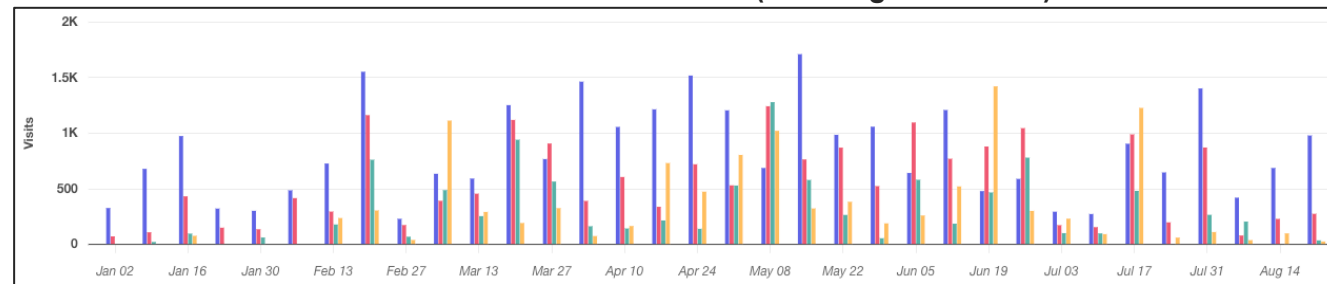

VISITS:

- The estimated number of visits to the Point of Interest
- This includes repeat visitors

VISITORS:

- The estimated number of unique visitors to the Point of Interest

Example:

- A person goes to their favorite restaurant 12 times throughout the year

12 Visits

1 Visitor

Washington County Expo Visitation

In 2023, Washington County Expo had over 170,000 visits, of which 48 percent came from within ten miles. However, there was a noticeable increase of weekend visitors from more than ten miles away which demonstrates the impact of the facility on regional and long-distance visitation to the county. The facility had a large spike in September due to the Washington County Fair that brings in over 50,000 visitors every year. The 2023 Visits over the Calendar Year does not include the month of September to show visits during the other 11 months of the year.

Washington County Expo Center January 1st, 2023 - December 31st, 2023						
Visitor Origins by Distance from Site (Colors correspond to charts & maps)	Total Visits		Total Unique Customers		Avg. Visits per Customer	Avg. Dwell Time
	Est. Number of Visits	Percent of Total Visits	Est. Number of Customers	Total Customers		
Locals - Within 10 miles	82,900	48.0%	19,900	32.5%	4.17	135 min.
Regional Distance - Over 10 miles & Less Than 50 miles	49,300	28.5%	21,200	34.6%	2.33	178 min.
Regional Distance - Over 50 miles & Less Than 100 miles	21,400	12.4%	12,000	19.6%	1.78	186 min.
Long Distance only - Over 100+ miles	19,100	11.1%	8,100	13.2%	2.36	230 min.
Total Visits	172,700	100.0%	61,200	100.0%	2.82	164 min.

Source: Placer.ai

2023 Visits by Day of Week

2023 Visits over Calendar Year (Jan-Aug & Oct-Dec)

Competitive Set Visitation

In 2023, Washington County Expo ranked sixth in terms of total visits throughout the year. Additional Washington County Expo ranked fifth in terms of percentage of visits that came from more than 100 miles away.