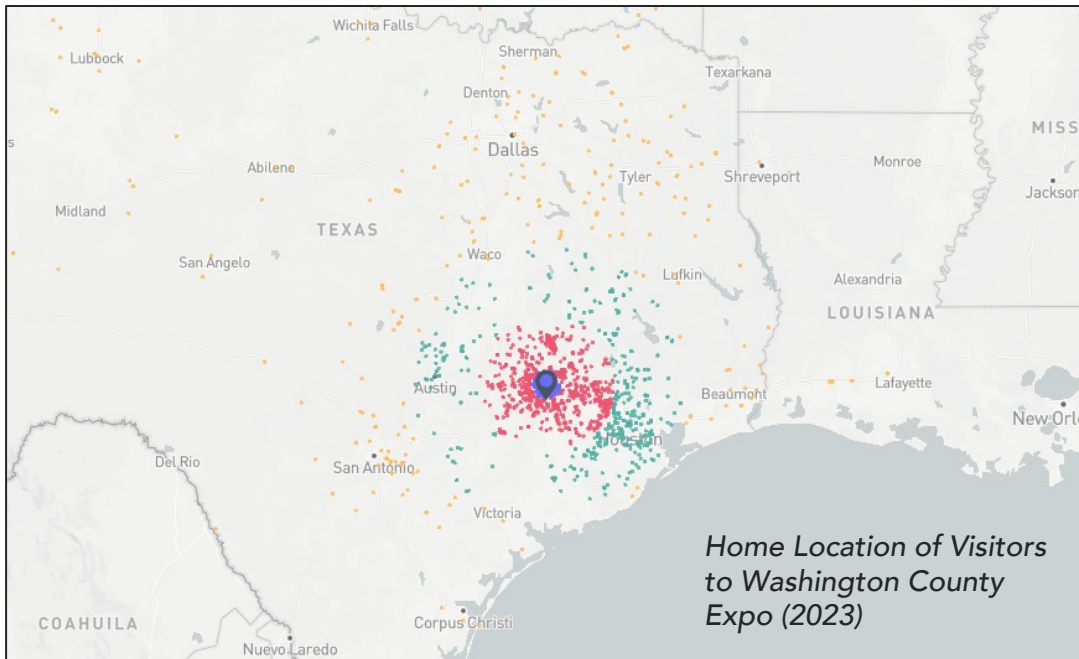

Placer.ai

Hunden uses Placer.ai to collect visitation data.

- Placer.ai is a location analytics company that studies visit trends, trade areas, and demographics.
- Placer.ai collects geolocation data from mobile devices that have enabled data sharing in an unidentifiable fashion

VISITS:

- The estimated number of visits to the Point of Interest
- This includes repeat visitors

VISITORS:

- The estimated number of unique visitors to the Point of Interest

Example:

- A person goes to their favorite restaurant 12 times throughout the year

12 Visits

1 Visitor

Washington County Expo Visitation

In 2023, Washington County Expo had over 170,000 visits, of which 48 percent came from within ten miles. However, there was a noticeable increase of weekend visitors from more than ten miles away which demonstrates the impact of the facility on regional and long-distance visitation to the county. The facility had a large spike in September due to the Washington County Fair that brings in over 50,000 visitors every year. The 2023 Visits over the Calendar Year does not include the month of September to show visits during the other 11 months of the year.

Washington County Expo Center January 1st, 2023 - December 31st, 2023						
Visitor Origins by Distance from Site (Colors correspond to charts & maps)	Total Visits		Total Unique Customers		Avg. Visits per Customer	Avg. Dwell Time
	Est. Number of Visits	Percent of Total Visits	Est. Number of Customers	Total Customers		
Locals - Within 10 miles	82,900	48.0%	19,900	32.5%	4.17	135 min.
Regional Distance - Over 10 miles & Less Than 50 miles	49,300	28.5%	21,200	34.6%	2.33	178 min.
Regional Distance - Over 50 miles & Less Than 100 miles	21,400	12.4%	12,000	19.6%	1.78	186 min.
Long Distance only - Over 100+ miles	19,100	11.1%	8,100	13.2%	2.36	230 min.
Total Visits	172,700	100.0%	61,200	100.0%	2.82	164 min.