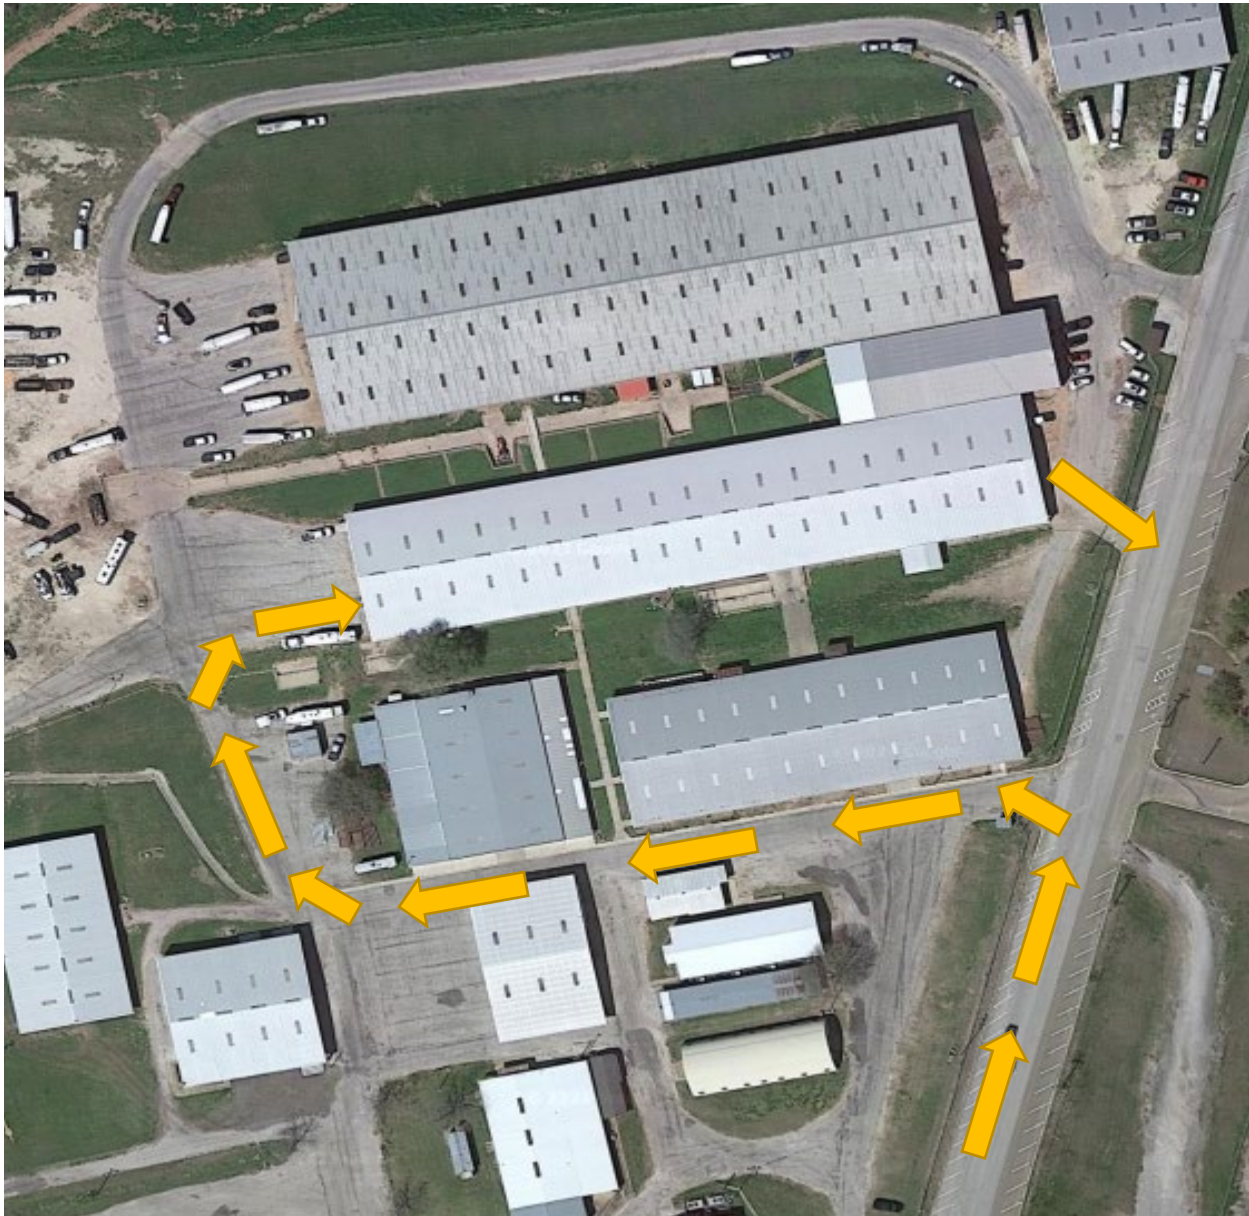

2023 Commercial Heifer Tag In - Trailer Routing Map

On Saturday, March 25 the Expo will be used for the Blue Bell Fun Run parking.

Because of this, do not enter the livestock gate off of FM 2935.

Enter the Expo Grounds off of Old Independence Road and use the commercial gate by Barn #1 (hog/lamb/goat barn). Follow the arrows around food court and enter Barn #2 as shown. This will bypass parking for the Fun Run. Remember, part of Blue Bell Road will be closed. It is much easier to enter from the Hwy 105 direction.