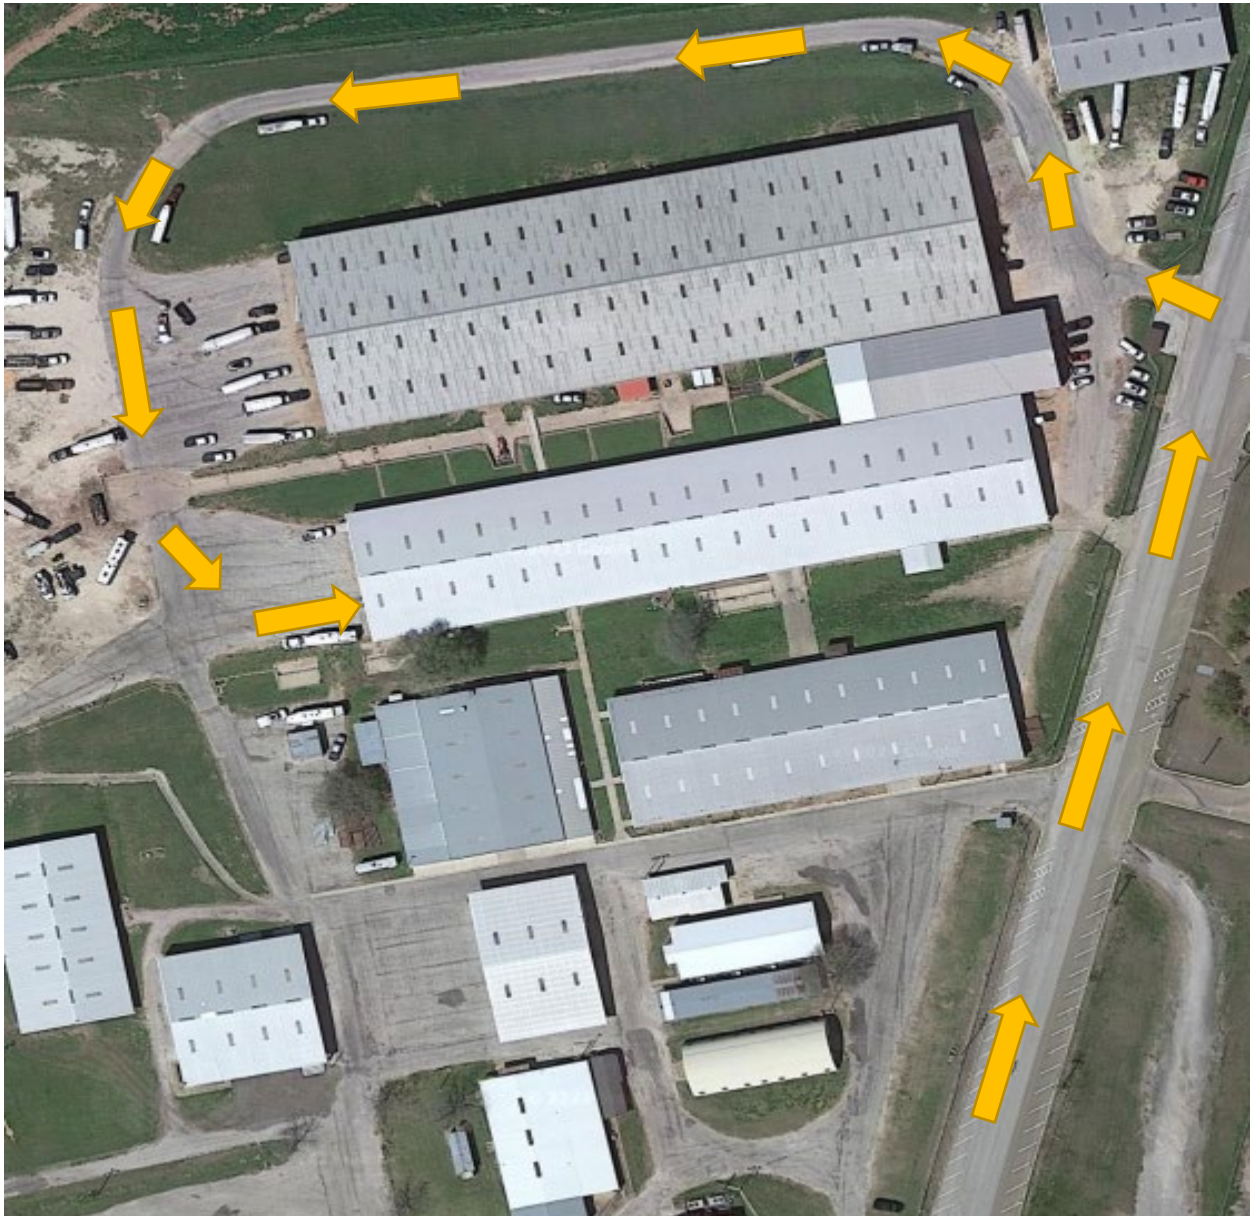

2024 Commercial Heifer Tag In - Trailer Routing Map

On Saturday, March 23 the Expo will be used for the Blue Bell Fun Run parking.

Because of this, do not enter the livestock gate off of FM 2935.

Enter the Expo Grounds off of Old Independence Road and use the exit gate in front Of Barn #3 (cattle barn). Follow the arrows around Barn #3 enter Barn #2 as shown. This will bypass parking for the Fun Run. Remember, part of Blue Bell Road will be closed. It is much easier to enter from the Hwy 105 direction.