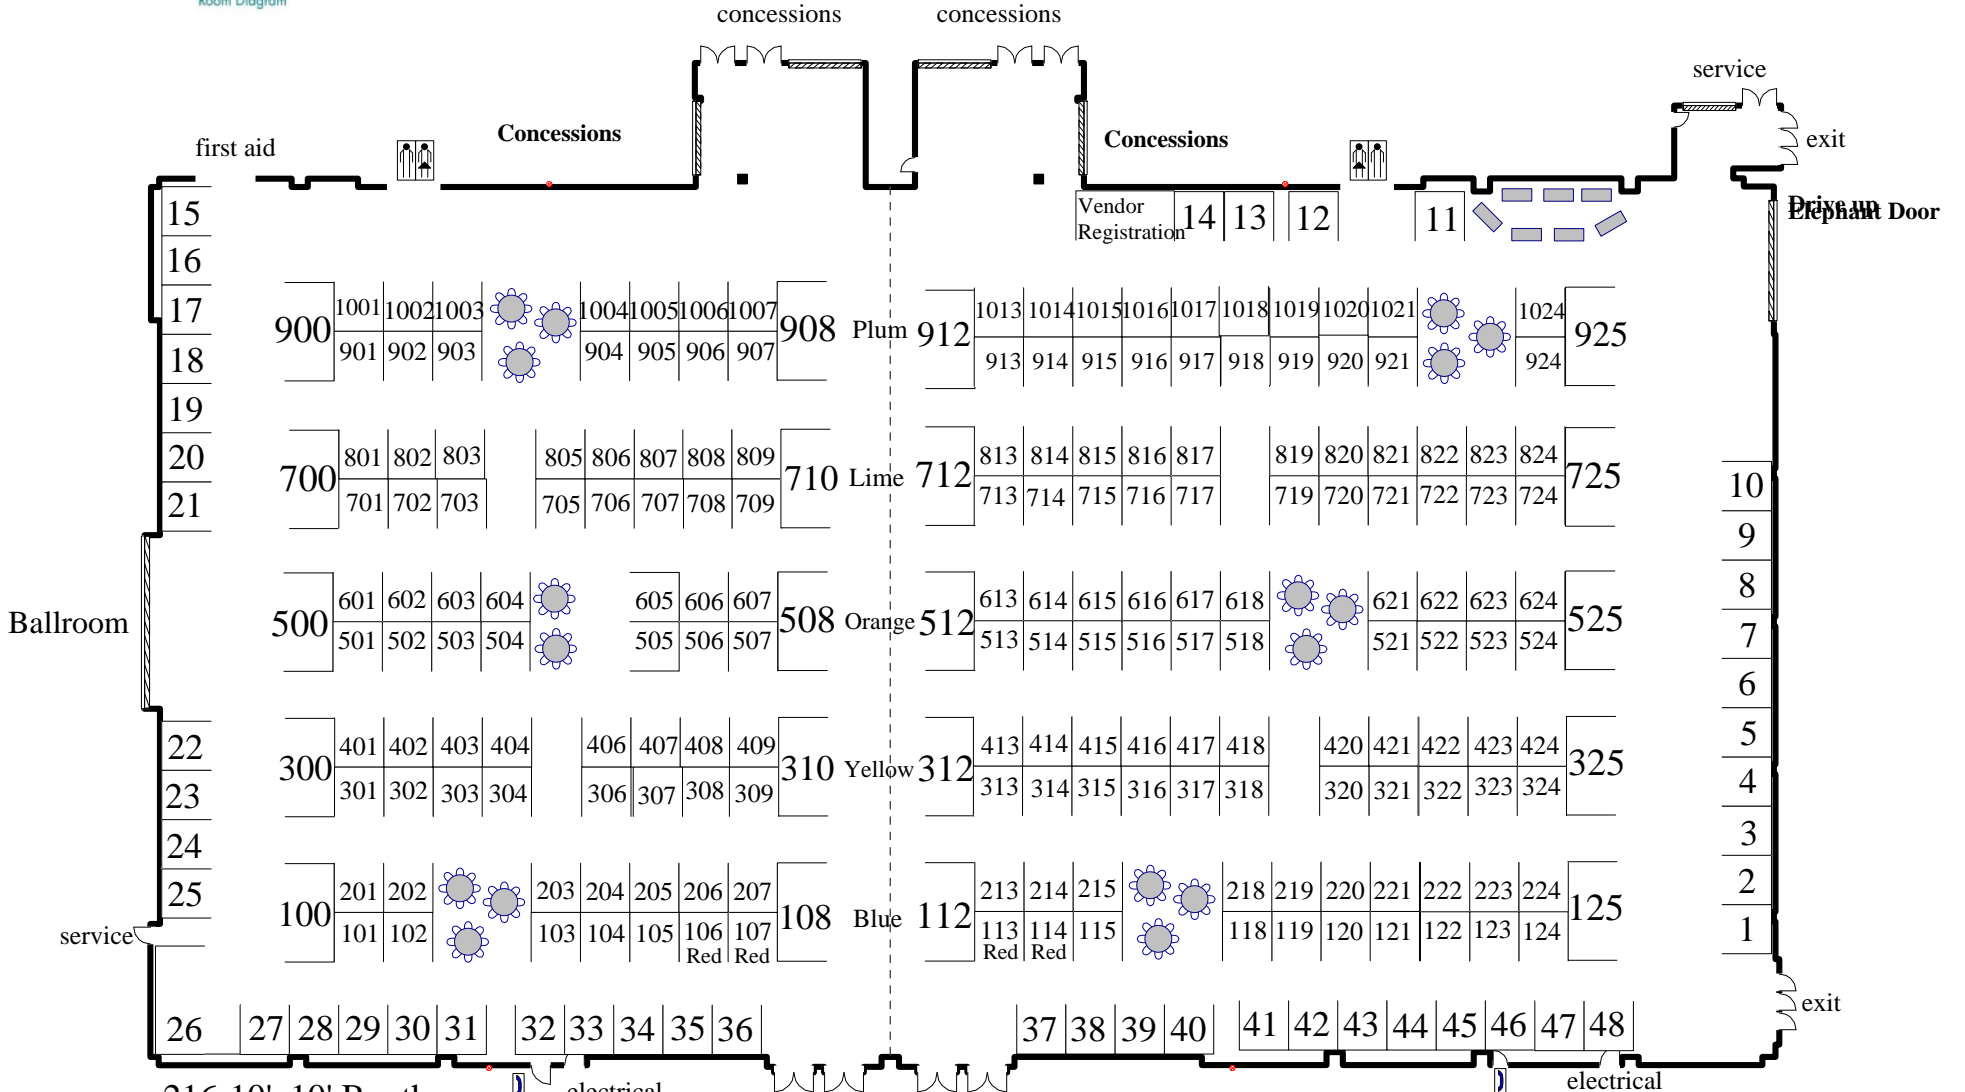

2022 Winter Texan Expo

Exhibit Hall

Exhibit Hall A

Exhibit Hall B

216-10'x10' Booths
 20-10'x20' Booths
 As of 08/15/19 JD

Row 900 - Purple
 Row 700 - Green
 Row 500 - Orange
 Row 300 - Yellow
 Row 100/Perimeter - Blue
 108-115/25-31 - Red

Main Entrance