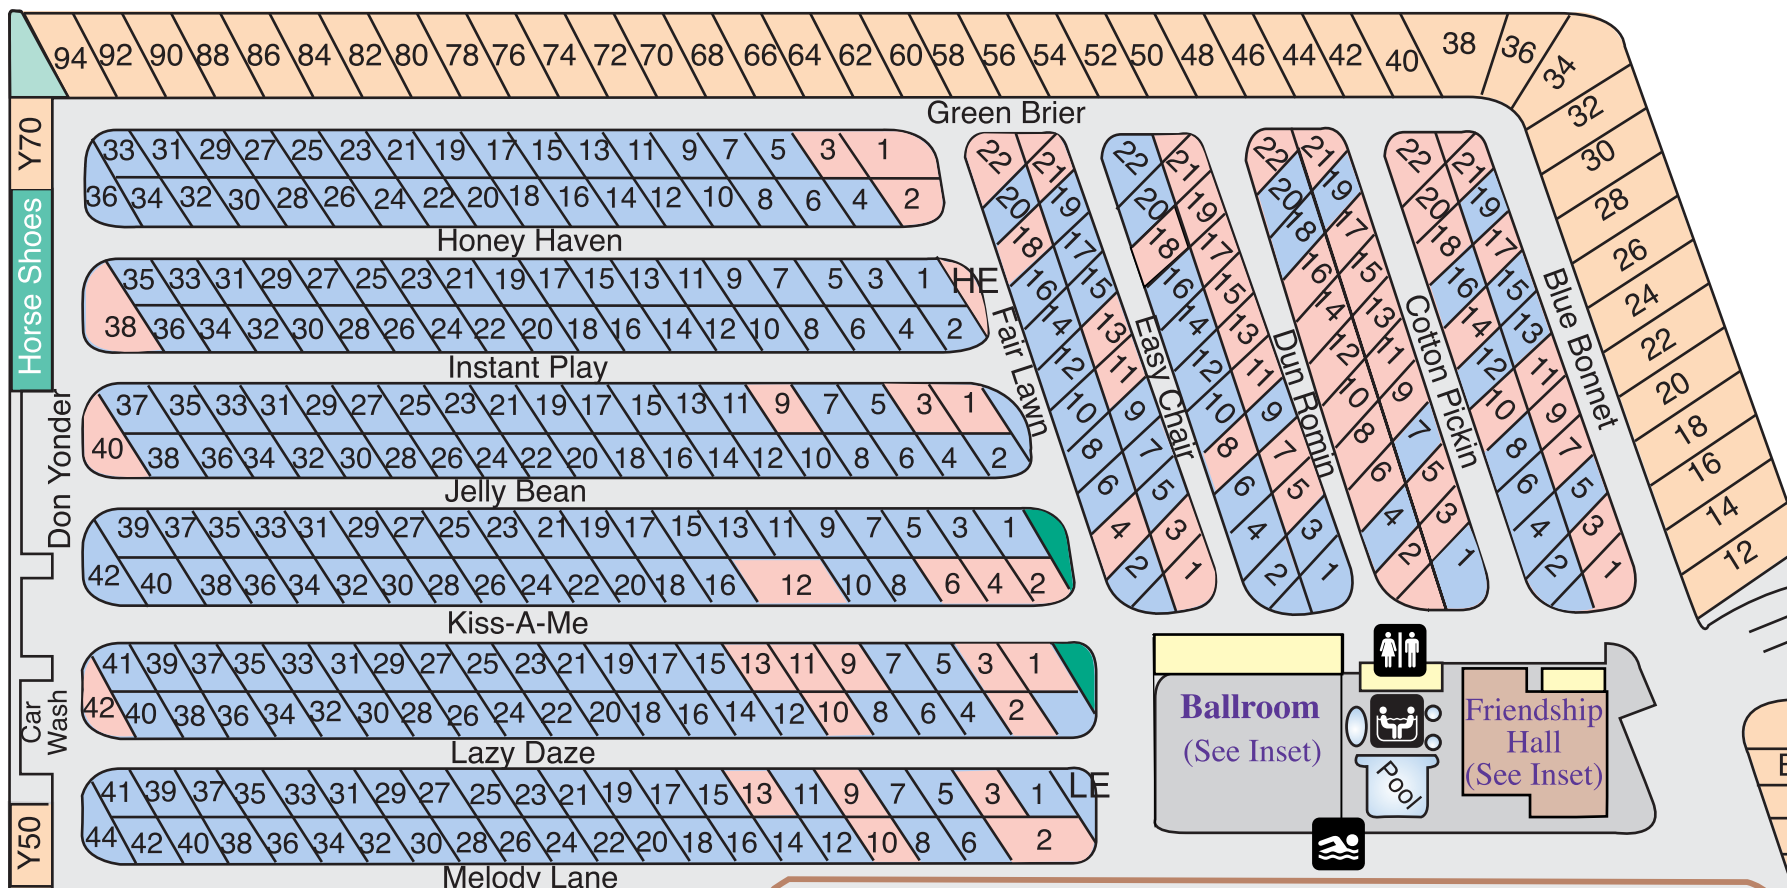

Picnic Area

- Open RV Sites
- Permanent Park Models & Tied Down RV's
- Permanent Mobile Home Sites
- 72 Pet Sites

Map is not to scale

**Pet Walk**

**Far Out**

**Pet Walk**

U.S. Hwy. 83