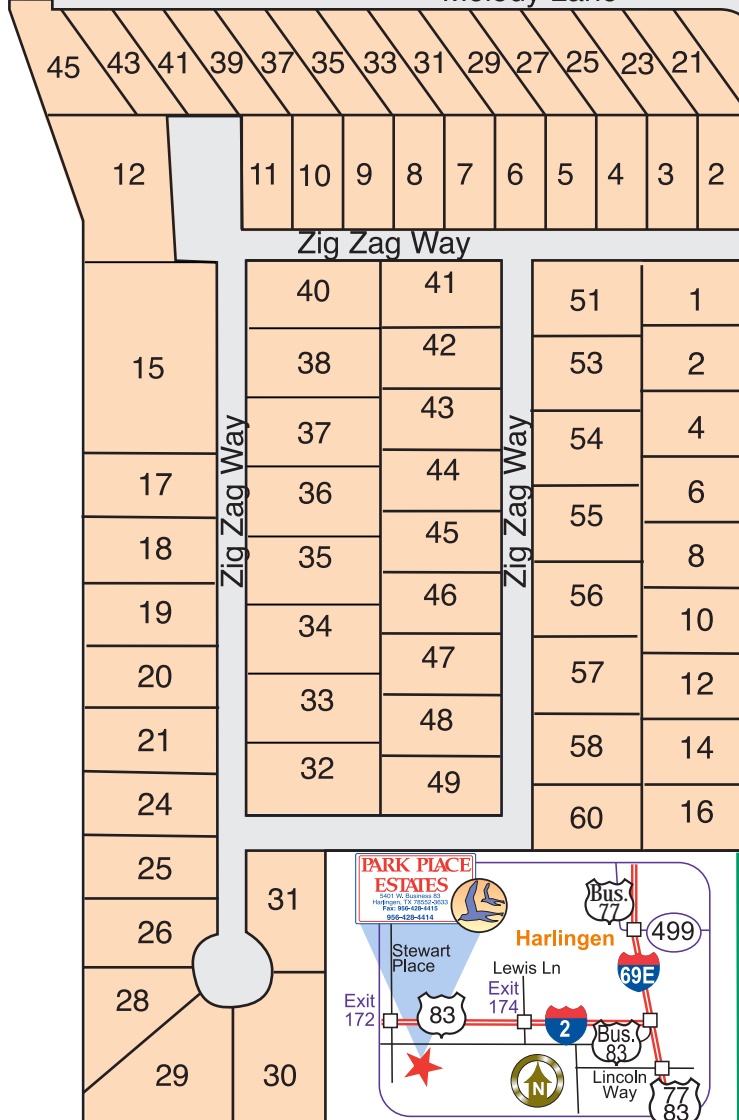

Picnic Area

- Open RV Sites
- Permanent Park Models & Tied Down RV's
- Permanent Mobile Home Sites
- 72 Pet Sites

Map is not to scale

**Pet Walk**

**Far Out**

**Pet Walk**

U.S. Hwy. 83