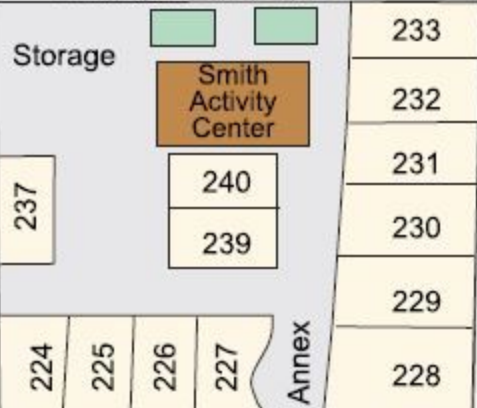

Butterfly & Hummingbird Garden Dog Park

Legend

- Office
- Heated Pools & Spa
- Horseshoes
- Laundromat
- Restrooms & Showers
- Mail Boxes
- Dumpster

Seniors At Play
SPEED LIMIT 10 MPH

Map is not to scale