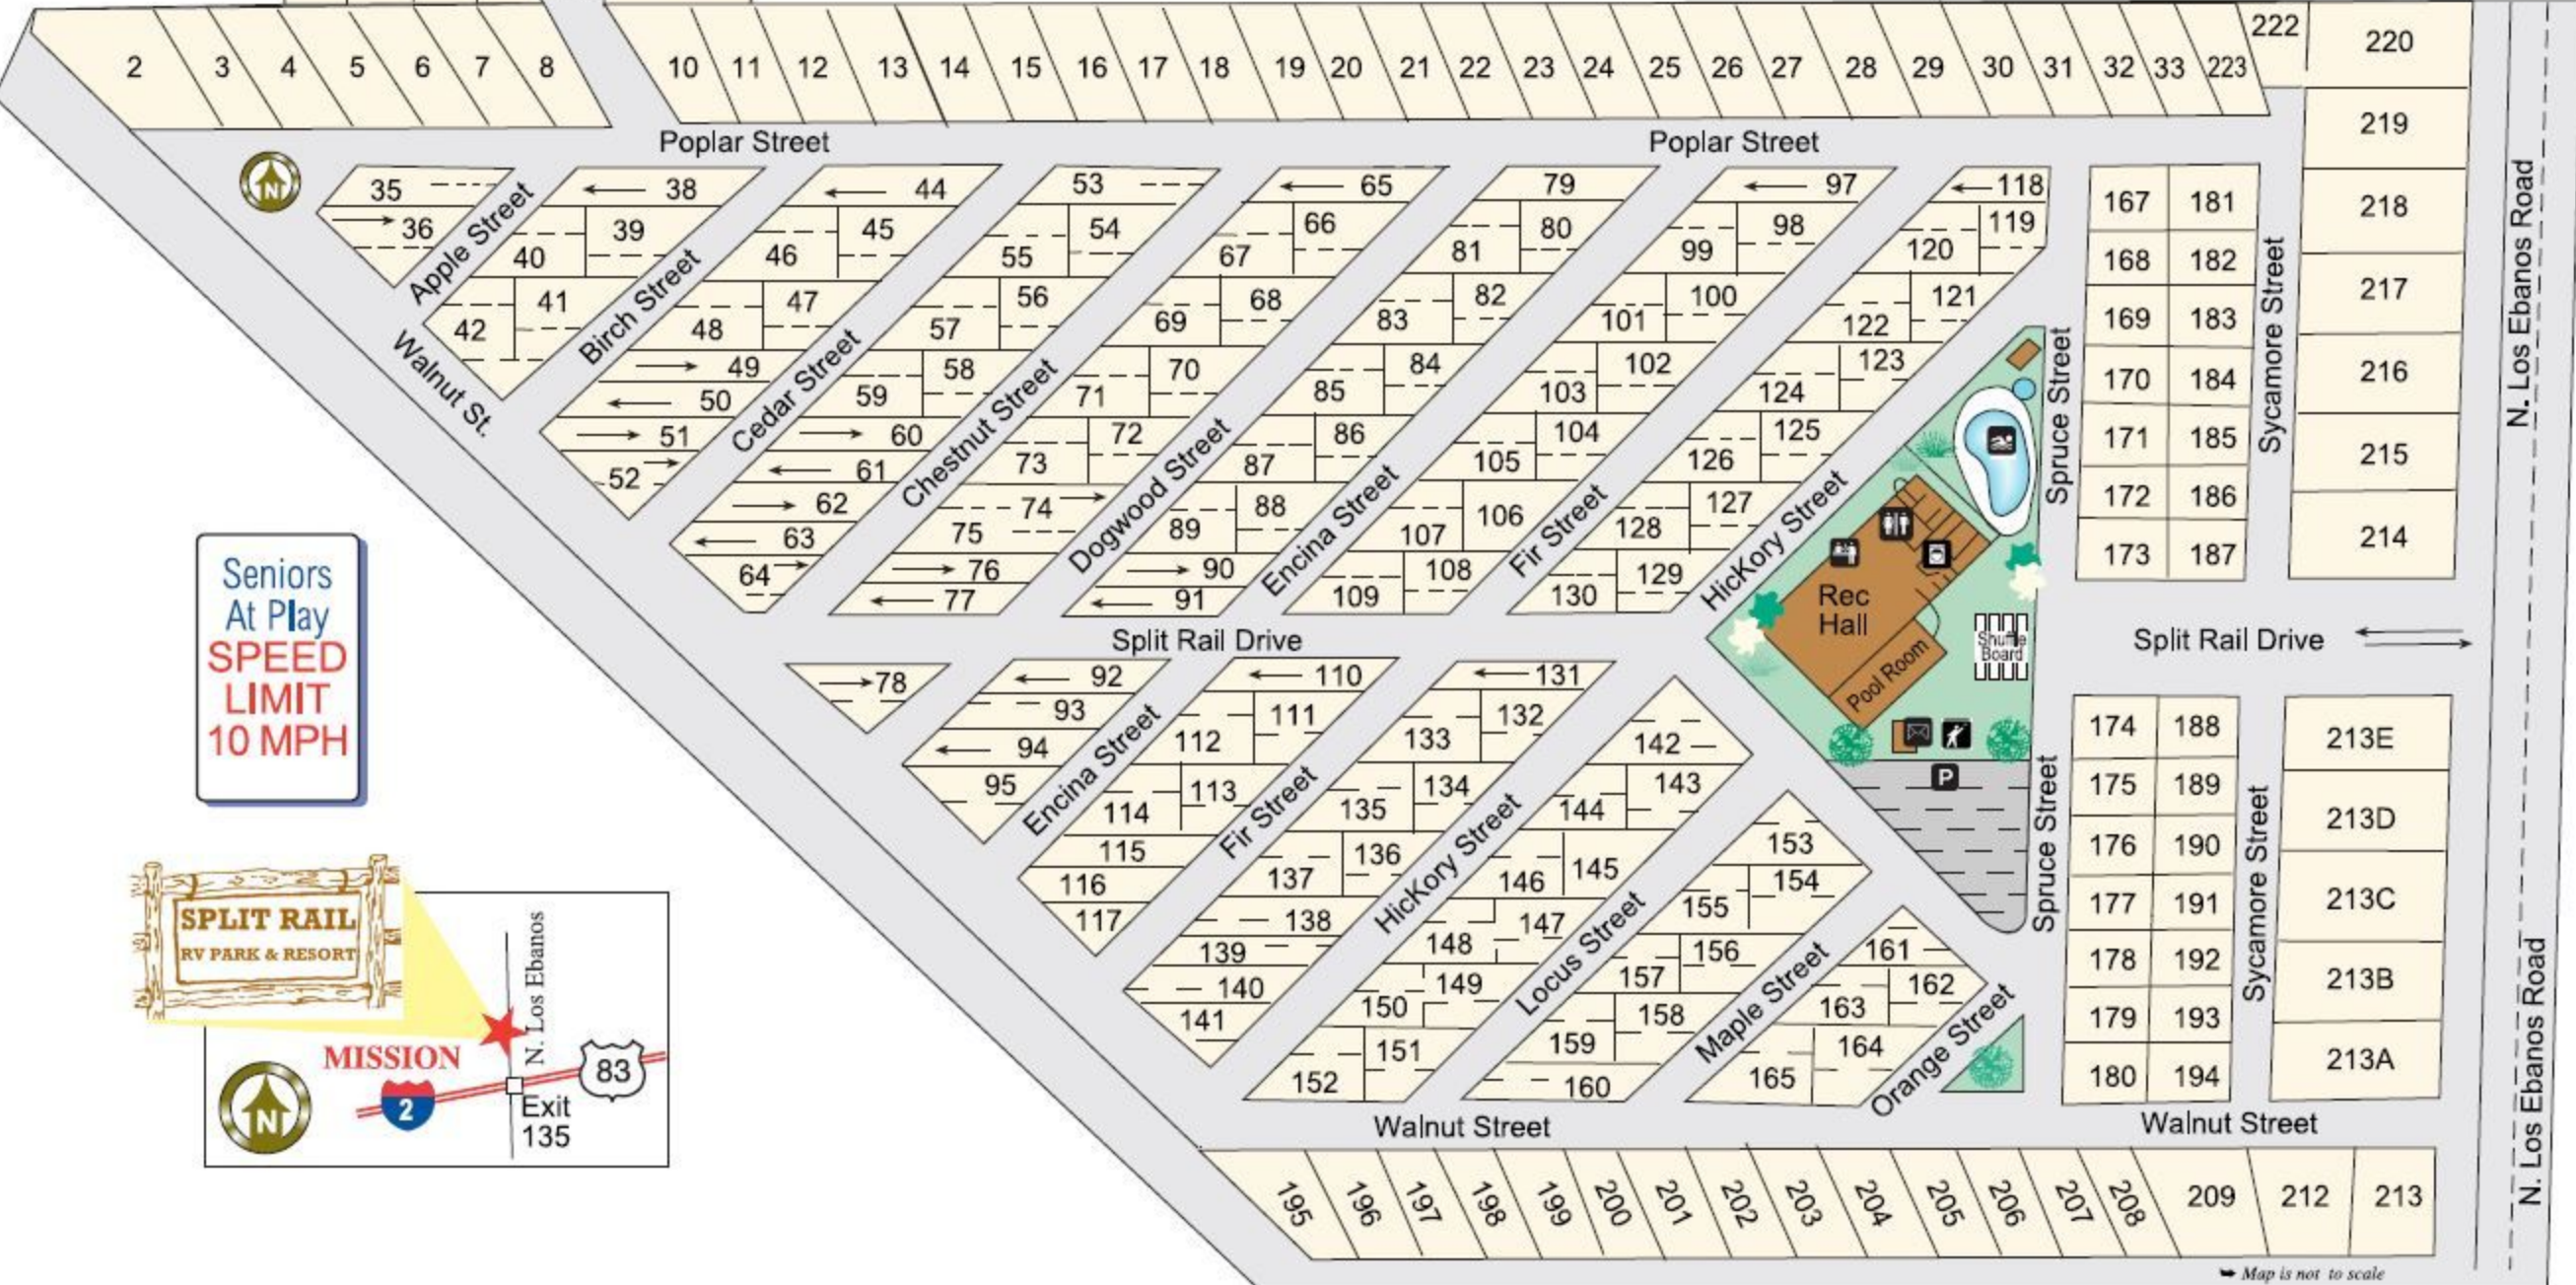

Butterfly & Hummingbird Garden Dog Park

Legend

- Office
- Heated Pools & Spa
- Horseshoes
- Laundromat
- Restrooms & Showers
- Mail Boxes
- Dumpster

Seniors At Play
SPEED LIMIT 10 MPH

Map is not to scale