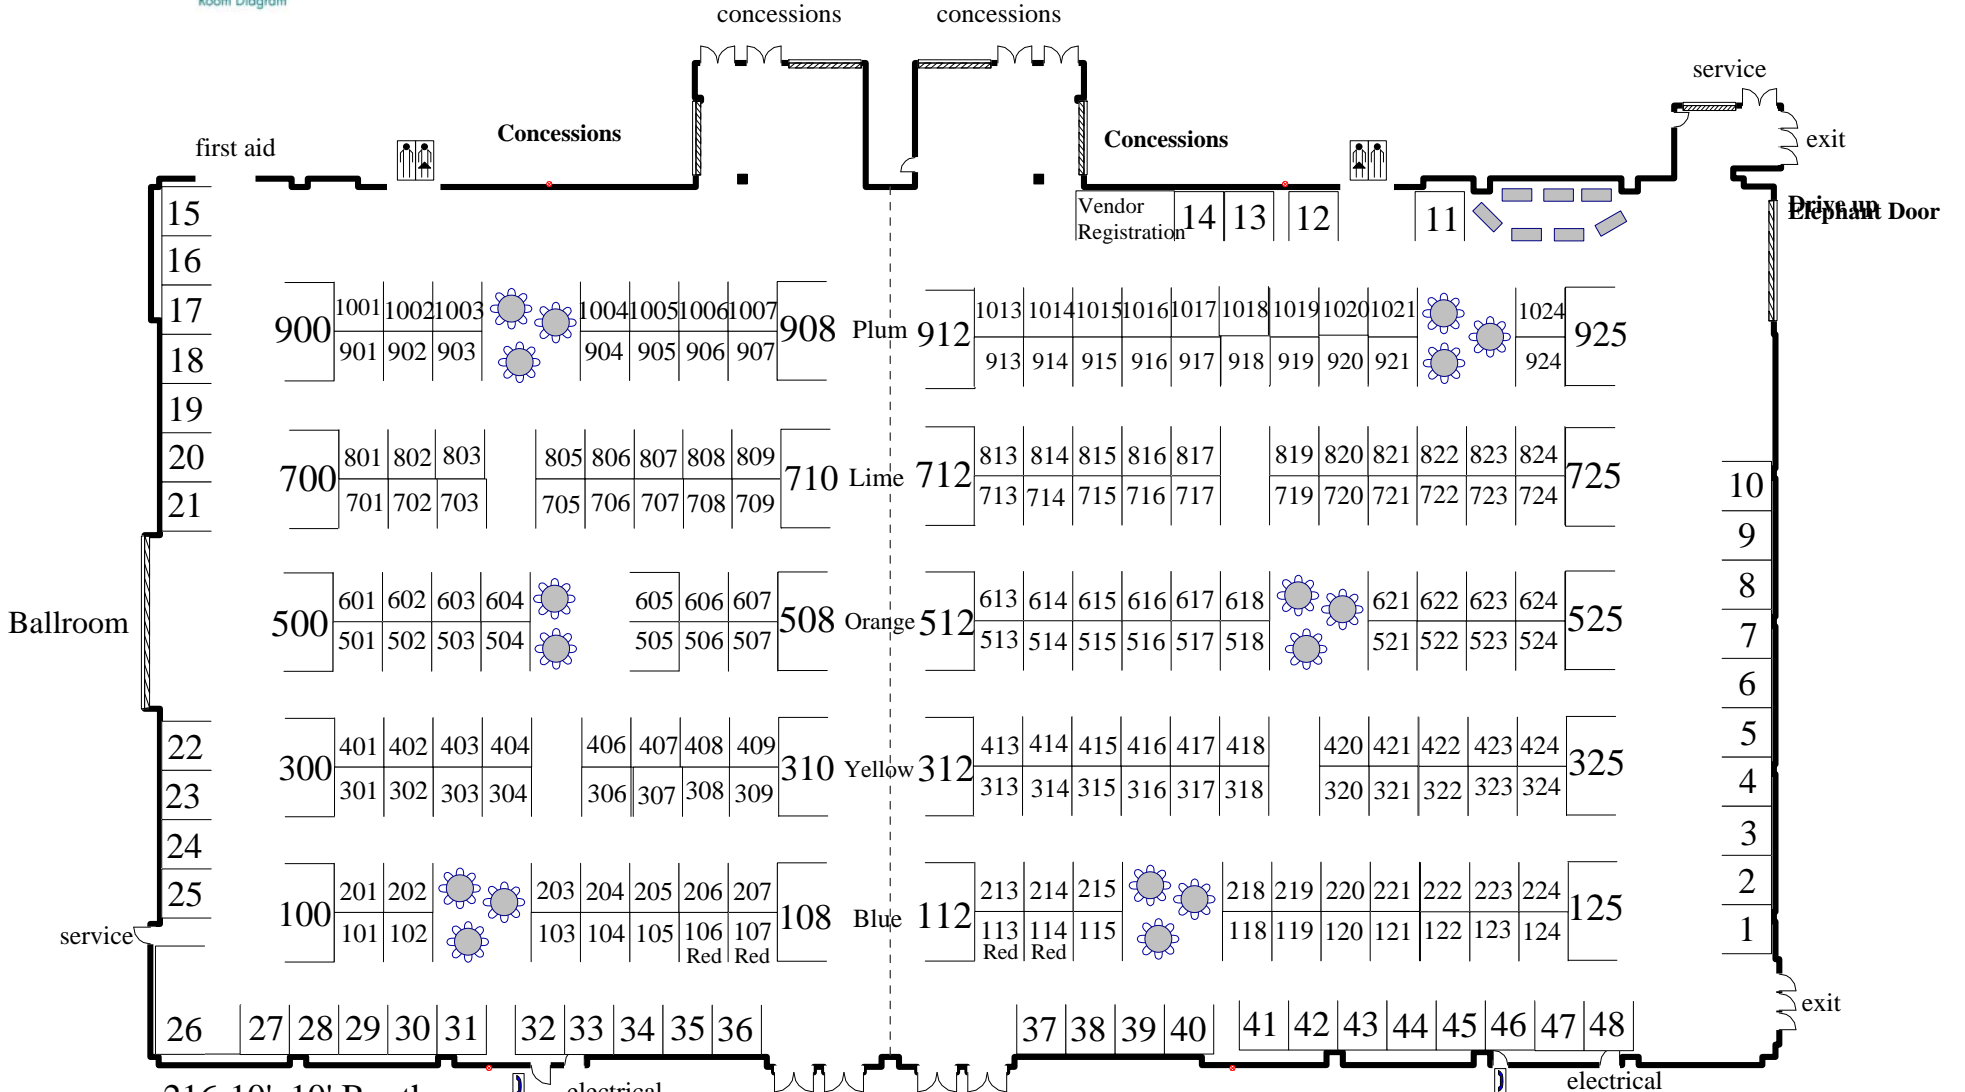

2023 Winter Texan Expo

Exhibit Hall

Exhibit Hall A

Exhibit Hall B

216-10'x10' Booths
 20-10'x20' Booths
 As of 08/15/19 JD

Row 900 - Purple
 Row 700 - Green
 Row 500 - Orange
 Row 300 - Yellow
 Row 100/Perimeter - Blue
 108-115/25-31 - Red

Main Entrance