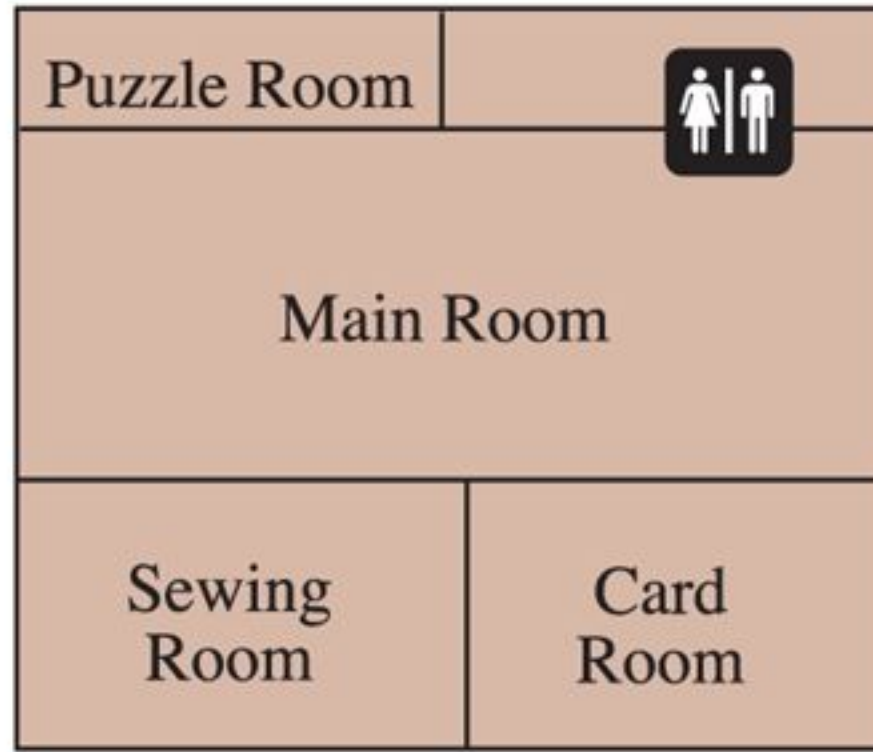

The Wilder Rose Building

Map is not to scale

To US 83 Expressway

Alamo Rd. (FM 907)