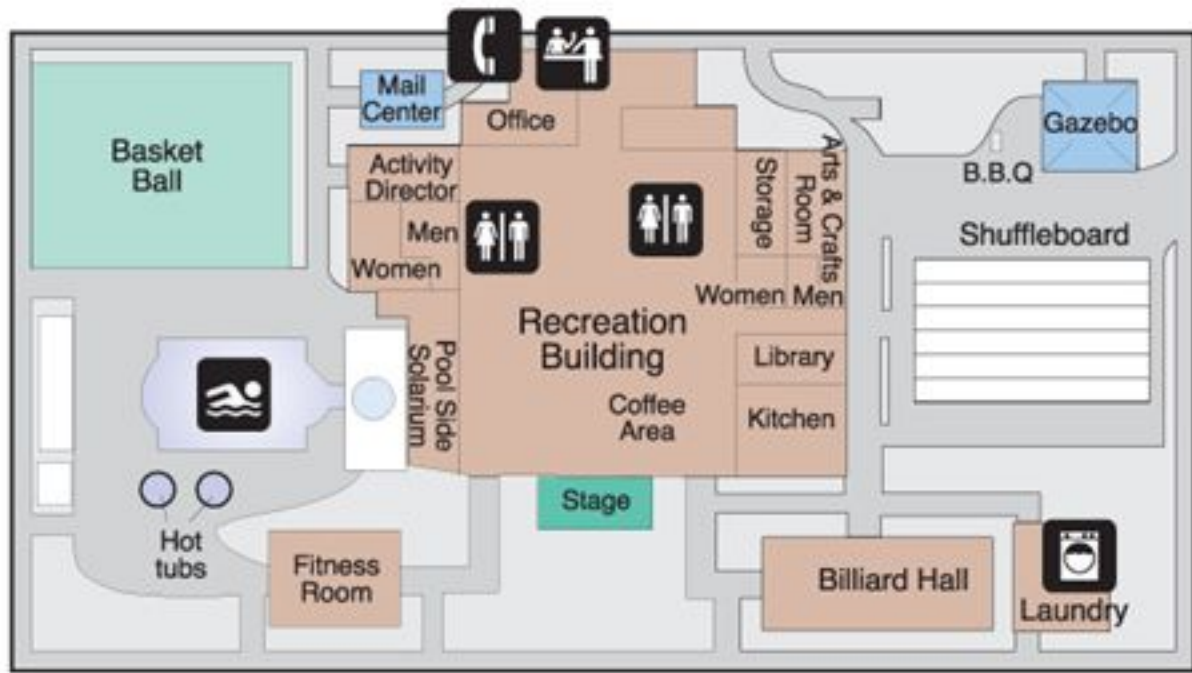

The Wilder Rose Building

Map is not to scale

To US 83 Expressway

Alamo Rd. (FM 907)