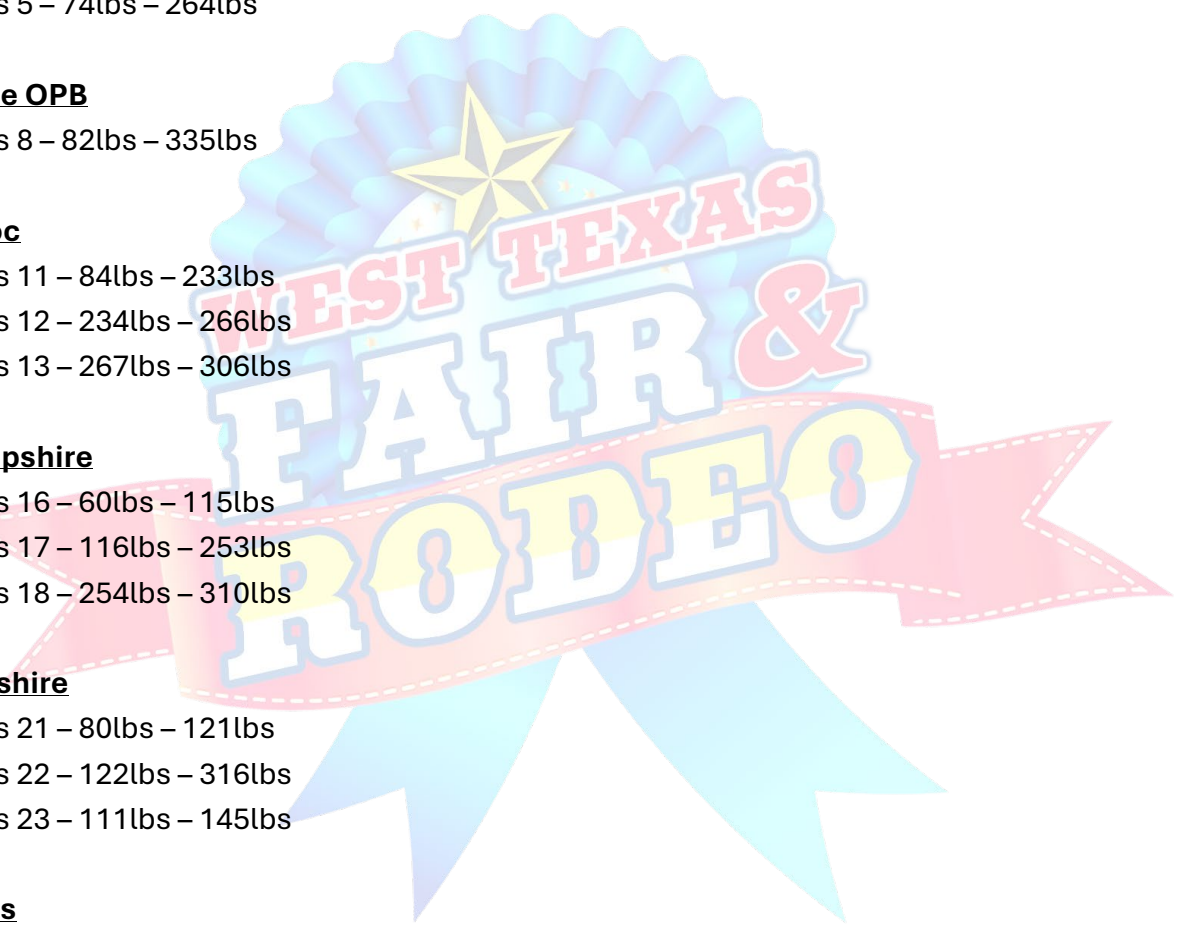

Class 21 – 80lbs – 121lbs

Class 22 – 122lbs – 316lbs

Class 23 – 111lbs – 145lbs

**Cross**

Class 26 – 60lbs – 74lbs

Class 27 – 75lbs – 124lbs

Class 28 – 207lbs – 244lbs

Class 29 – 245lbs – 320lbs