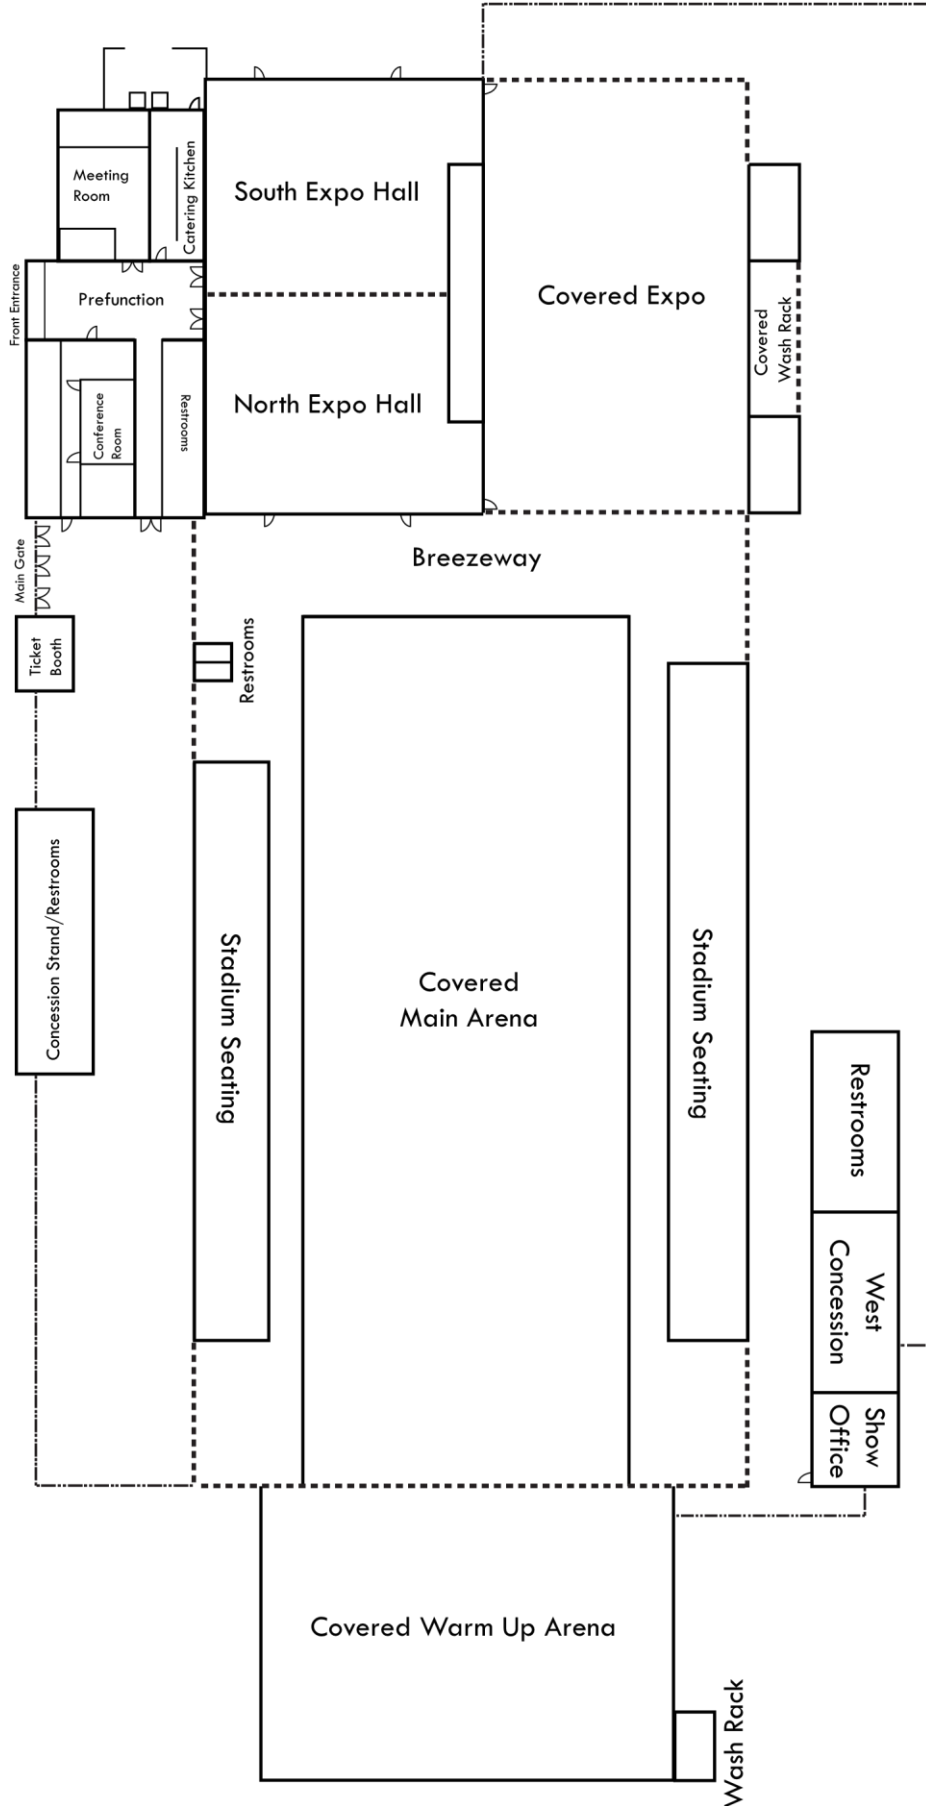

Paved Parking Lot ~650 spots

50 Site RV Park

Outdoor Arena