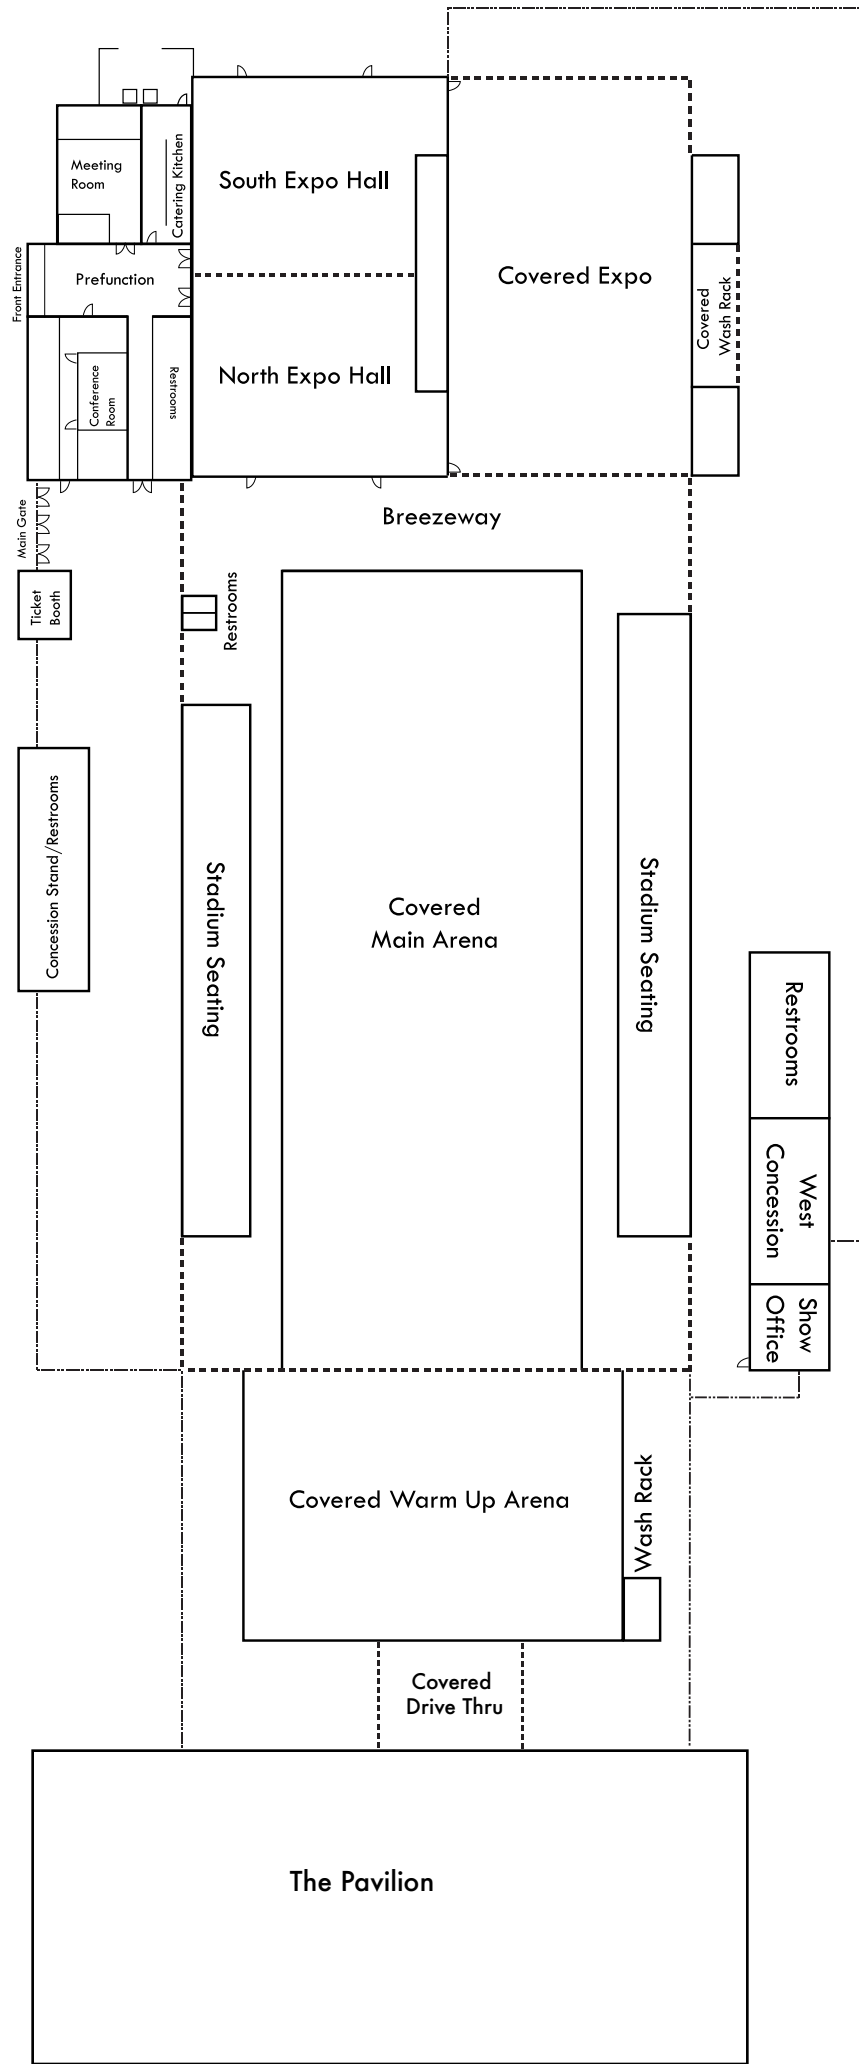

Paved Parking Lot ~650 spots

50 Site RV Park

Outdoor Arena