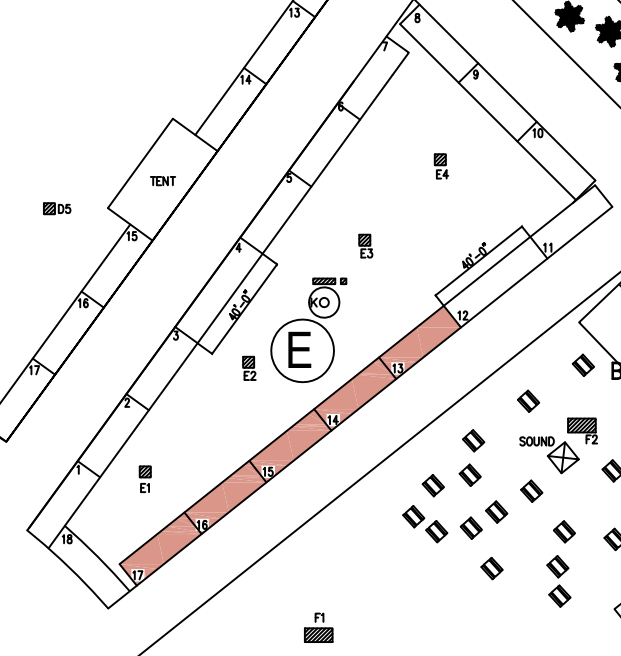

BEAUMONT
FIRE DEPT.

BEAUMONT
EMS

RED CROSS

MIDWAY

RODEO
ARENA

BEER GARDEN

EXHIBIT BLDG.

ENTRY TO
EXHIBIT HALL

MAIN ENTRY

PAYD
TRAILER