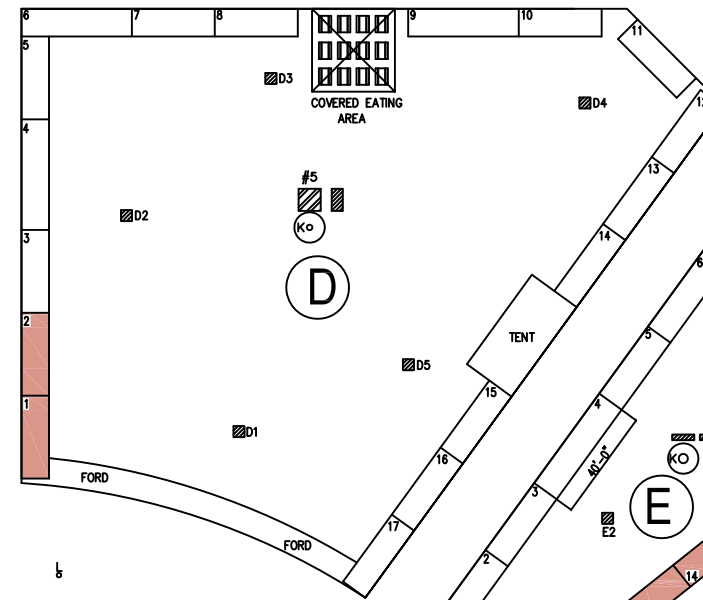

BEAUMONT
FIRE DEPT.

BEAUMONT
EMS

RED CROSS

MIDWAY

RODEO
ARENA

BEER GARDEN

EXHIBIT BLDG.

ENTRY TO
EXHIBIT HALL

MAIN ENTRY

PAYD
TRAILER