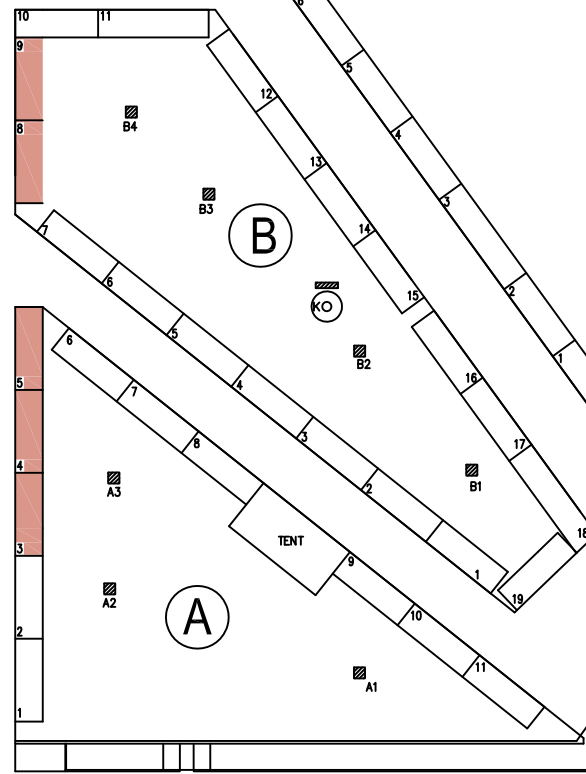

BEAUMONT
FIRE DEPT.

BEAUMONT
EMS

RED CROSS

MIDWAY

RODEO
ARENA

BEER GARDEN

EXHIBIT BLDG.

ENTRY TO
EXHIBIT HALL

MAIN ENTRY

PAYD
TRAILER