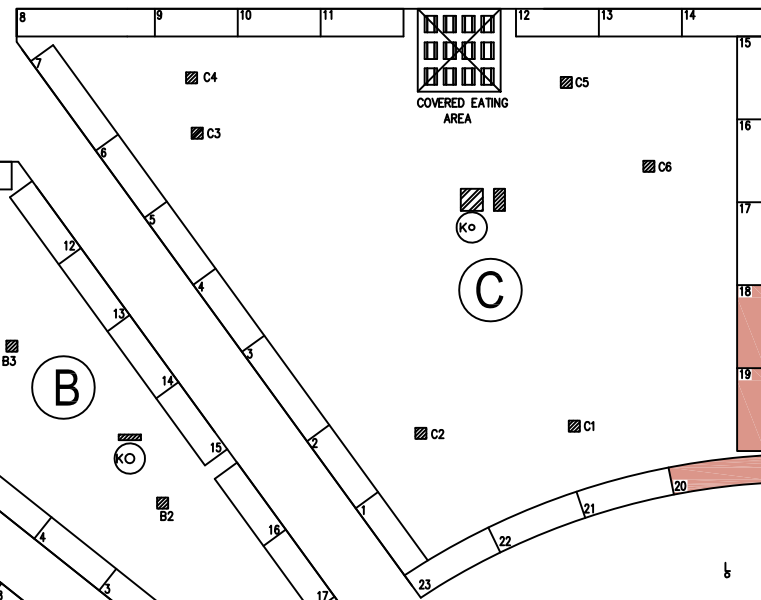

BEAUMONT
FIRE DEPT.

BEAUMONT
EMS

RED CROSS

MIDWAY

RODEO
ARENA

BEER GARDEN

EXHIBIT BLDG.

ENTRY TO
EXHIBIT HALL

MAIN ENTRY

PAYD
TRAILER