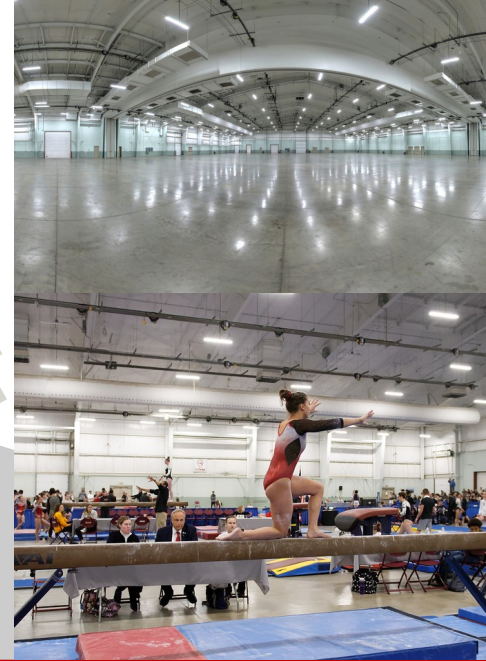

## Features:

- 74,000 sq ft. of clear span exhibit space
- Can be partitioned into two 37,000 sq ft. spaces.
- Seating Capacity - 5500
- Booth (10'x10') - 425
- State-of-the-art acoustics
- Wireless internet and telephone connectivity
- Climate Controlled
- Touchless Restrooms

### Facilities:

- Show Offices
- Ticket Offices
- Green Rooms
- Conference Rooms
- Large Food Service Area
- Handicap Facilities
- Shower Facilities
- Loading/Unloading Docks with levelers (3)
- 16'x16' Overhead Doors (2)
- Ceiling Height: 24' to 30'

The arena is a large flexible facility that can house a variety of events such as trade shows, consumer shows, banquets, concerts, rodeos, motorsports, sporting events, and car shows.

This state of the art building encompasses 114,000 square feet and provides 74,000 square feet of clear-span space. It can be partitioned to form two identical 37,000 square foot spaces.